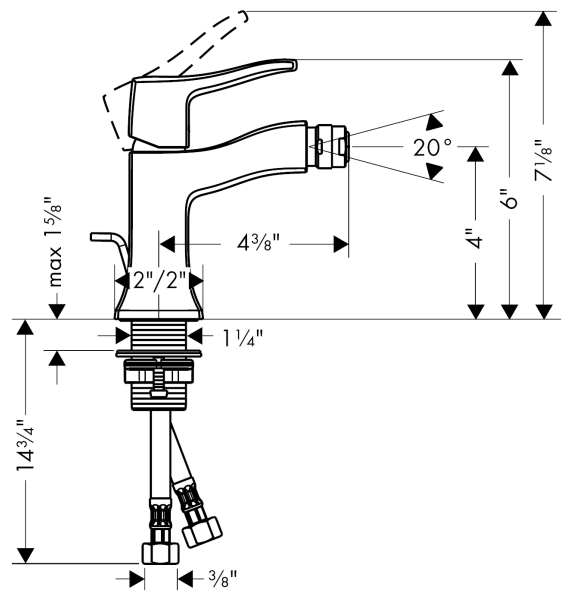

Metris C
Single-Hole Bidet Faucet

Finishes : **rubbed bronze**

Part no. : **31275921**

Description

Features

- Pivoting aerator
- Ceramic cartridge
- Includes pop-up drain

Item details

List Price

\$ 460.00

Compliance

Product image

Scale drawing

Metris C
Single-Hole Bidet Faucet
 Finishes : **rubbed bronze**

Part no. : **31275921**

Exploded drawing

Year of production: >**04/09**

Metris C**Single-Hole Bidet Faucet**Finishes : **rubbed bronze**Part no. : **31275921****Spare parts list**

Year of production: >04/09

Pos.	Description	Part no.	Price	PU
1	handle	31291920	-	1
2	screw cover	96338000	-	1
3	flange	98863920	-	1
4	nut	98864000	-	1
5	cartridge, assy	97685000	-	1
6	locking screw for handle	95140000	-	1
7	seal	98865000	-	1
8	adapter for cartridge	98866000	-	1
9	aerator M24x1 (7 l/min)	13912920	-	1
10	fixing set (Ø 32)	13961000	-	1
11	pull rod	96657920	-	1
12	connection hose 18½" M8x0,75 3/8"	96321001	-	1
a	fixation extension 35 mm	13898000	-	1