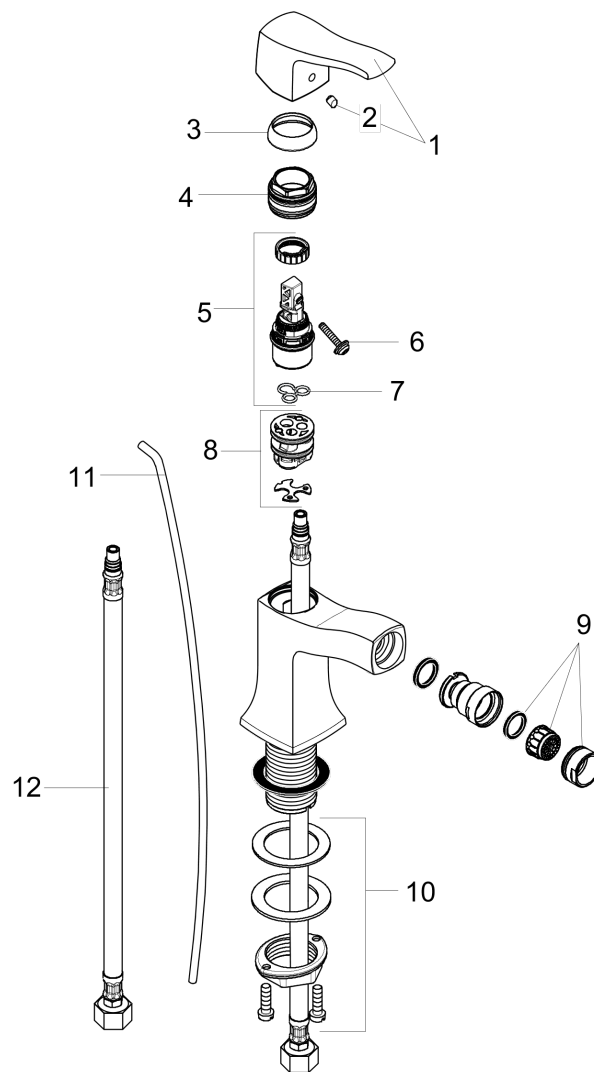

Metris C
Single-Hole Bidet Faucet

Finishes : **rubbed bronze**

Part no. : **31275921**

Description

Features

- Pivoting aerator
- Ceramic cartridge
- Includes pop-up drain

Item details

List Price

\$ 460.00

Compliance

Product image

Scale drawing

Metris C
Single-Hole Bidet Faucet
 Finishes : **rubbed bronze**

Part no. : **31275921**

Exploded drawing

Year of production: >**04/09**

Metris C**Single-Hole Bidet Faucet**Finishes : **rubbed bronze**Part no. : **31275921****Spare parts list**

Year of production: >04/09

Pos.	Description	Part no.	Price	PU
1	handle	31291920	-	1
2	screw cover	96338000	-	1
3	flange	98863920	-	1
4	nut	98864000	-	1
5	cartridge, assy	97685000	-	1
6	locking screw for handle	95140000	-	1
7	seal	98865000	-	1
8	adapter for cartridge	98866000	-	1
9	aerator M24x1 (7 l/min)	13912920	-	1
10	fixing set (Ø 32)	13961000	-	1
11	pull rod	96657920	-	1
12	connection hose 18½" M8x0,75 3/8"	96321001	-	1
a	fixation extension 35 mm	13898000	-	1