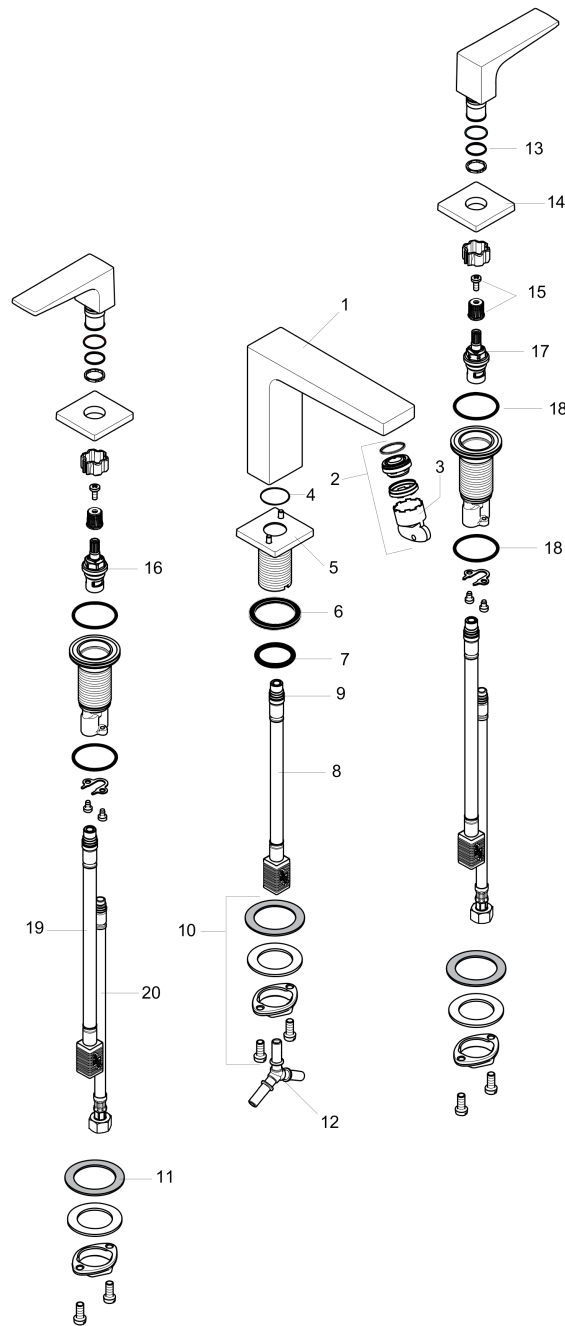

Metropol
Widespread Faucet 160 with Lever Handles, 1.2 GPM
 Finishes : **brushed nickel** Part no. : **32519821**

Description

Features

- Aerated spray
- Flow: 1.2 GPM (4.5 L/Min)
- 90° ceramic valves

Item details

List Price \$ 788.00

Technology

Compliance

Product image

Scale drawing

Metropol
Widespread Faucet 160 with Lever Handles, 1.2 GPM
 Finishes : **brushed nickel** Part no. : **32519821**

Exploded drawing

Year of production: >01/18

Metropol

Widespread Faucet 160 with Lever Handles, 1.2 GPM

Finishes : **brushed nickel** Part no. : **32519821**

Spare parts list

Year of production: >01/18

Pos.	Description	Part no.	Price	PU
1	spout 160 mm	93158820	-	1
2	aerator M24x1 (4,5 l/min)	93202000	-	1
3	service tool	95661000	-	1
4	O-ring 21x1,5	98219000	-	1
5	escutcheon for spout	92906820	-	1
6	flat seal	98749000	-	1
7	O-ring 26x4	92191000	-	1
8	connection hose 200 mm M10x1	92913000	-	1
9	O-ring 8x1,75	97827000	-	1
10	fixing set (Ø 28)	92909000	-	1
11	lever collar	97548000	-	1
12	hose connection angel	92905000	-	1
13	O-Ring 14x1,5	98201000	-	1
14	escutcheon	92915820	-	1
15	handle fixing set	98932000	-	1
16	shut off unit right closing	98817001	-	1
17	shut off unit left closing	95366001	-	1
18	O-ring 33x2,5	92907000	-	1
19	connection hose 400 mm M10x1	92914000	-	1
20	connection hose 18½" M8x0,75 3/8"	96321001	-	1
a	handle for hot water	92916820	-	1