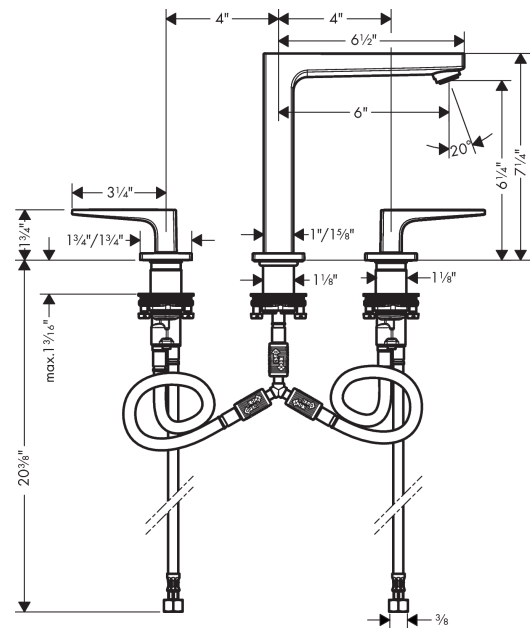

Metropol
Widespread Faucet 160 with Lever Handles, 1.2 GPM
 Finishes : **brushed nickel** Part no. : **32519821**

Description

Features

- Aerated spray
- Flow: 1.2 GPM (4.5 L/Min)
- 90° ceramic valves

Item details

List Price \$ 788.00

Technology

Compliance

Product image

Scale drawing

Metropol
Widespread Faucet 160 with Lever Handles, 1.2 GPM
 Finishes : **brushed nickel** Part no. : **32519821**

Exploded drawing

Year of production: >01/18

Metropol

Widespread Faucet 160 with Lever Handles, 1.2 GPM

Finishes : **brushed nickel** Part no. : **32519821**

Spare parts list

Year of production: >01/18

Pos.	Description	Part no.	Price	PU
1	spout 160 mm	93158820	-	1
2	aerator M24x1 (4,5 l/min)	93202000	-	1
3	service tool	95661000	-	1
4	O-ring 21x1,5	98219000	-	1
5	escutcheon for spout	92906820	-	1
6	flat seal	98749000	-	1
7	O-ring 26x4	92191000	-	1
8	connection hose 200 mm M10x1	92913000	-	1
9	O-ring 8x1,75	97827000	-	1
10	fixing set (Ø 28)	92909000	-	1
11	lever collar	97548000	-	1
12	hose connection angel	92905000	-	1
13	O-Ring 14x1,5	98201000	-	1
14	escutcheon	92915820	-	1
15	handle fixing set	98932000	-	1
16	shut off unit right closing	98817001	-	1
17	shut off unit left closing	95366001	-	1
18	O-ring 33x2,5	92907000	-	1
19	connection hose 400 mm M10x1	92914000	-	1
20	connection hose 18½" M8x0,75 3/8"	96321001	-	1
a	handle for hot water	92916820	-	1