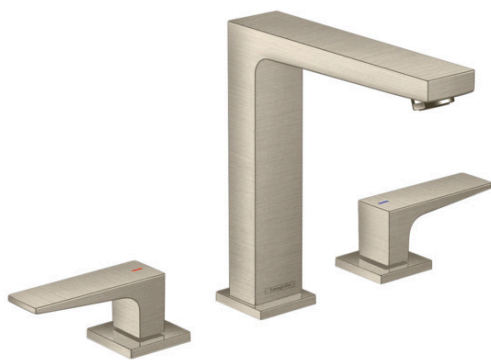

Metropol
Widespread Faucet 160 with Lever Handles, 1.2 GPM
 Finishes : **brushed nickel** Part no. : **32519821**

Description

Features

- Aerated spray
- Flow: 1.2 GPM (4.5 L/Min)
- 90° ceramic valves

Item details

List Price \$ 788.00

Technology

Compliance

Product image

Scale drawing

Metropol
Widespread Faucet 160 with Lever Handles, 1.2 GPM
 Finishes : **brushed nickel** Part no. : **32519821**

Exploded drawing

Year of production: >01/18

Metropol

Widespread Faucet 160 with Lever Handles, 1.2 GPM

Finishes : **brushed nickel** Part no. : **32519821**

Spare parts list

Year of production: >01/18

Pos.	Description	Part no.	Price	PU
1	spout 160 mm	93158820	-	1
2	aerator M24x1 (4,5 l/min)	93202000	-	1
3	service tool	95661000	-	1
4	O-ring 21x1,5	98219000	-	1
5	escutcheon for spout	92906820	-	1
6	flat seal	98749000	-	1
7	O-ring 26x4	92191000	-	1
8	connection hose 200 mm M10x1	92913000	-	1
9	O-ring 8x1,75	97827000	-	1
10	fixing set (Ø 28)	92909000	-	1
11	lever collar	97548000	-	1
12	hose connection angel	92905000	-	1
13	O-Ring 14x1,5	98201000	-	1
14	escutcheon	92915820	-	1
15	handle fixing set	98932000	-	1
16	shut off unit right closing	98817001	-	1
17	shut off unit left closing	95366001	-	1
18	O-ring 33x2,5	92907000	-	1
19	connection hose 400 mm M10x1	92914000	-	1
20	connection hose 18½" M8x0,75 3/8"	96321001	-	1
a	handle for hot water	92916820	-	1