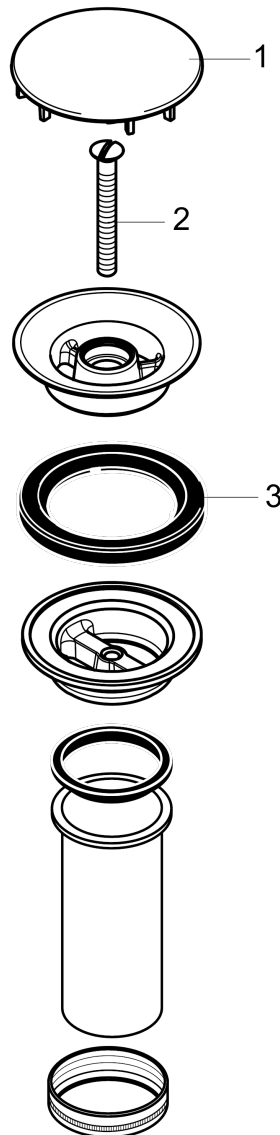

Drain for Sinks

Finishes : **brushed nickel** Part no. : **50001821**

Description

Features

- Non-closing
- For sinks without overflow

Item details

List Price \$ 85.00

Product image

Scale drawing

Drain for Sinks

Finishes : **brushed nickel** Part no. : **50001821**

Exploded drawing

Year of production: >01/12

Drain for Sinks

Finishes : **brushed nickel** Part no. : **50001821**

Spare parts list

Year of production: >01/12

Pos.	Description	Part no.	Price	PU
1	cover	97141820	-	1
2	screw	98000000	-	1
3	form ring	96361000	-	1