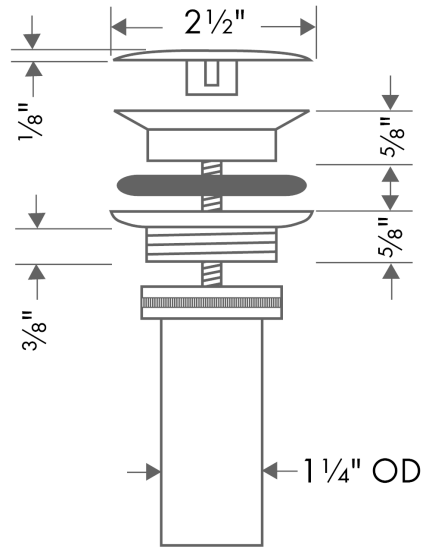

Drain for Sinks

Finishes : **brushed nickel** Part no. : **50001821**

Description

Features

- Non-closing
- For sinks without overflow

Item details

List Price \$ 85.00

Product image

Scale drawing

Drain for Sinks

Finishes : **brushed nickel** Part no. : **50001821**

Exploded drawing

Year of production: >01/12

Drain for Sinks

Finishes : **brushed nickel** Part no. : **50001821**

Spare parts list

Year of production: >01/12

Pos.	Description	Part no.	Price	PU
1	cover	97141820	-	1
2	screw	98000000	-	1
3	form ring	96361000	-	1