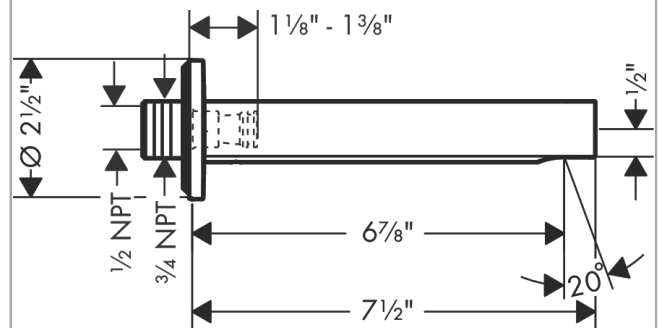

**Finoris
Tub Spout**

Finishes : **chrome** Part no. : **76410001**

Description

Features

- Includes: Tub spout, Escutcheon, Assembly instructions

Item details

List Price \$ 350.00

Technology

Design awards

reddot winner 2021

Compliance

Product image

Scale drawing

Finoris

Tub Spout

Finishes : **chrome** Part no. : **76410001**

Exploded drawing

Year of production: >11/21

Finoris

Tub Spout

Finishes : **chrome** Part no. : **76410001**

Spare parts list

Year of production: >11/21

Pos.	Description	Part no.	Price	PU
1	connecting thread	95658001	-	1
2	O-ring 13x2	98128000	-	1
3	escutcheon Ø 65 mm	92754000	-	1
4	seal	97530000	-	1
5	hollow set screw M5x8	92851000	-	1
6	aerator M24x1 (38 l/min)	93965000	-	1