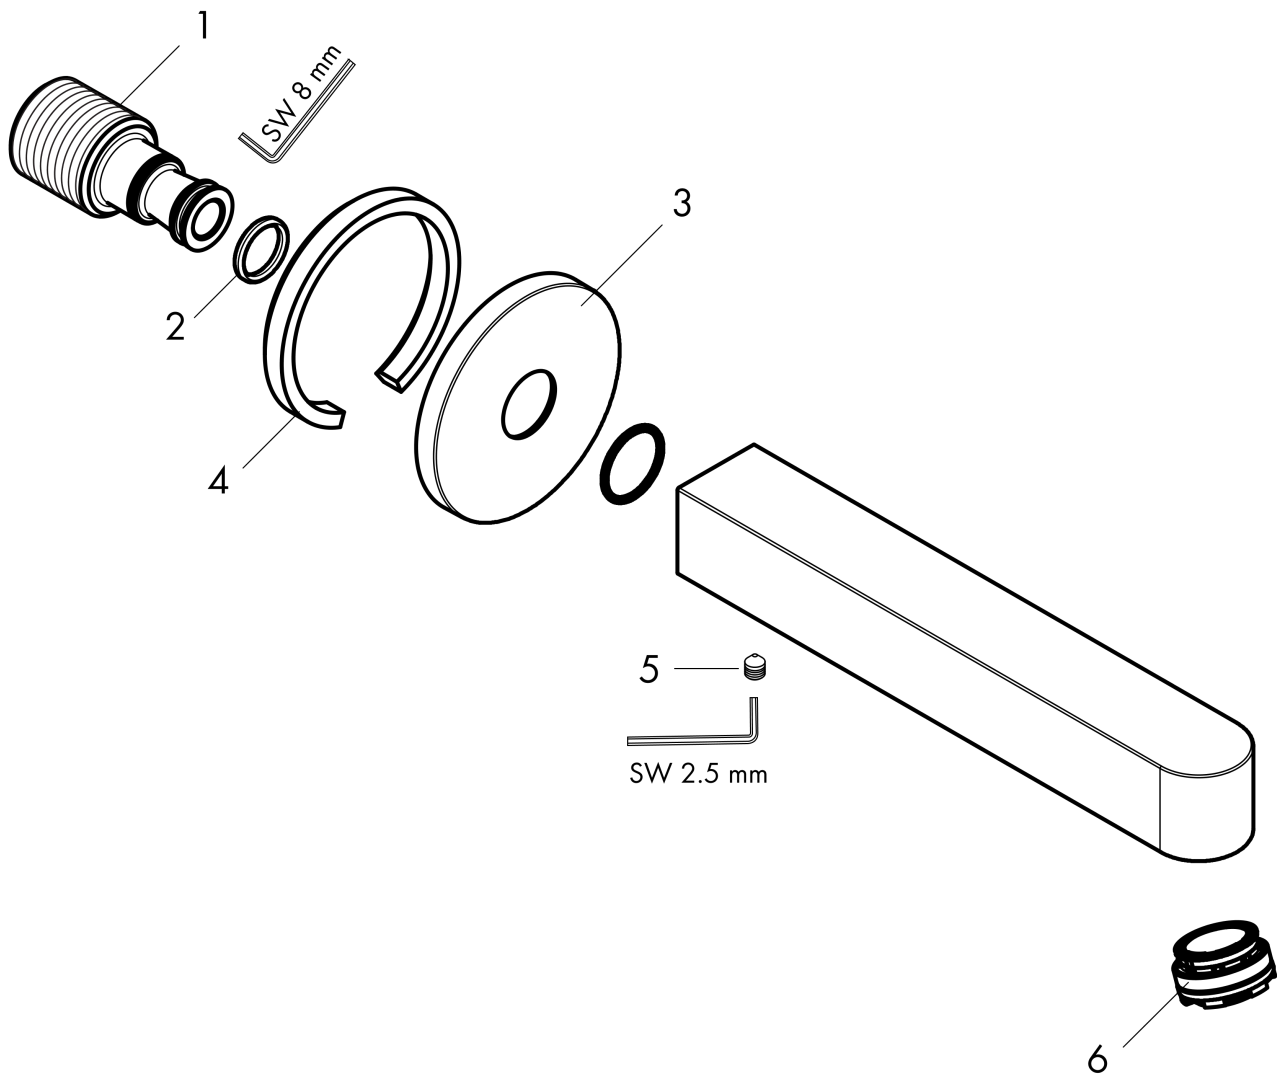

**Finoris
Tub Spout**

Finishes : **chrome** Part no. : **76410001**

Description

Features

- Includes: Tub spout, Escutcheon, Assembly instructions

Item details

List Price \$ 350.00

Technology

Design awards

reddot winner 2021

Compliance

Product image

Scale drawing

Finoris

Tub Spout

Finishes : **chrome** Part no. : **76410001**

Exploded drawing

Year of production: >11/21

Finoris

Tub Spout

Finishes : **chrome** Part no. : **76410001**

Spare parts list

Year of production: >11/21

Pos.	Description	Part no.	Price	PU
1	connecting thread	95658001	-	1
2	O-ring 13x2	98128000	-	1
3	escutcheon Ø 65 mm	92754000	-	1
4	seal	97530000	-	1
5	hollow set screw M5x8	92851000	-	1
6	aerator M24x1 (38 l/min)	93965000	-	1