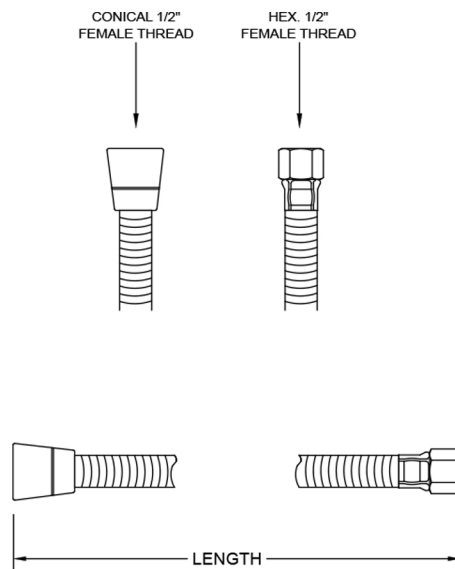

## 60" Stretchable Stainless Steel Hose

**Model #: 3460-SS**

### FEATURES:

- Stainless steel stretchable handshower hose
- 1/2" Female threads
- Hoses stretch from 60"-79"
- Brass hex nut is on one end of the hose, and a brass conical nut to hold the handshower is on the other end
- Attach handshower to conical end of hose
- Available in STAINLESS STEEL ONLY

### SPECIFICATION DRAWING:

STAINLESS STEEL STRETCHABLE HANDSHOWER HOSE		
PART #	DESCRIPTION	LENGTH
3460-SS	STRETCHABLE STAINLESS STEEL HOSE 60"	60"
3479-SS	STRETCHABLE STAINLESS STEEL HOSE 79"	79"