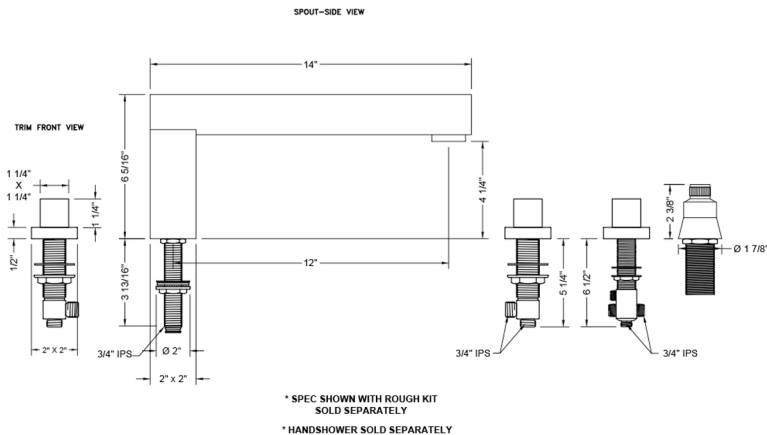

# CUBIX® Roman Tub Set with Cube Handles and Straight Handshower Holder

**Model #: 4404-T673-S-TRIM-**

## FEATURES:

- All brass roman deck mount tub set trim with straight handshower
- Any handshower can be used. For alternate handshower contact JACLO for the model #.
- Stationary spout
- Well suited for oversized tubs
- Includes:
  - S470 handshower
  - 3060-DS hose
  - 8030 straight handshower mount
  - 8019 deck mount sleeve
- 12" spout reach
- Spout Hole Size Min-Max: 1" - 1 1/2"
- Valve Hole Size Min-Max: 1 1/4" - 1 3/8"
- Requires J-6914-DIV-RGH rough in kit

## SPECIFICATION DRAWING: