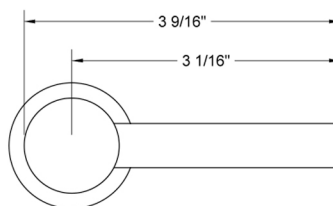

Contempo T632 Lever Handle Service Part
Model #: 632-HANDLE-

FEATURES:

- All brass replacement lever handle
- Replacement for Contempo Collection showers & faucets, roman tub trims

AVAILABLE FINISHES:

Polished Chrome (PCH)	Satin Chrome (SC)	Bronze Umber (BU)
Satin Nickel (SN)	Pewter (PEW)	Caramel Bronze (CB)
Polished Nickel (PN)	Antique Brass (AB)	Antique Copper (ACU)
Oil-Rubbed Bronze (ORB)	Polished Brass (PB)	Polished Copper (PCU)
Vintage Bronze (VB)	Satin Brass (SB)	Rose Gold (RG)
Matte Black (MBK)	Satin Gold (SG)	Polished Gold (PG)
Black Nickel (BKN)	Bombay Gold (BG)	Jewelers Gold (JG)
Europa Bronze (EB)	White (WH)	Sedona Beige (SDB)
Tristan Brass (TB)	Unlacquered Brass (ULB)	Satin Cooper (SCU)

SPECIFICATION DRAWING:

TOP VIEW

FRONT VIEW