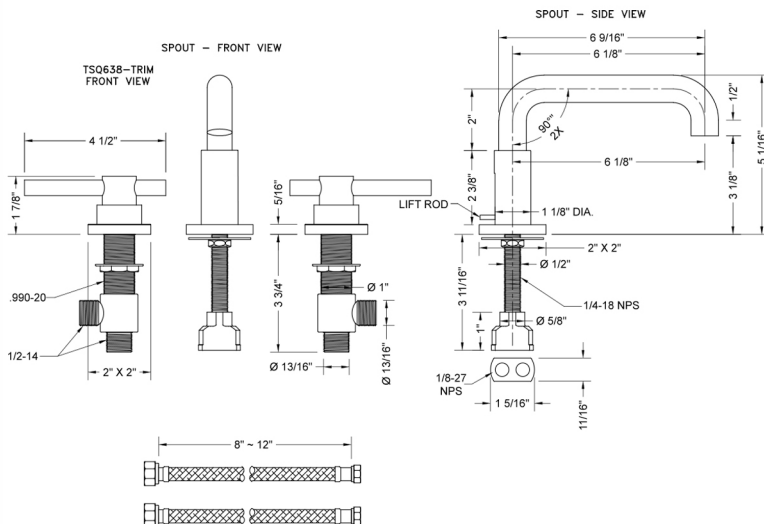

Downtown Contempo Faucet with Square Escutcheons & Peg Lever Handles -1.2 GPM

Model #: 8883-TSQ638-1.2-

FEATURES:

- All brass 8" - 12" widespread faucet includes brass pop-up drain with overflow
- 1/4 turn ceramic valves
- Low Profile Swivel Spout (For Stationary Spout option, contact JACLO)
- Available Flow Rates: 1.5, 1.2 & 0.5 GPM. Additional flow rate (aerator) options available. Contact JACLO.
- 5 3/4" spout reach
- Spout Hole Size: 1 1/2" - 1 7/8"
- Valve Hole Size: 1 1/8" - 1 5/8"
- ADA Compliant Levers

SPECIFICATION DRAWING:

AVAILABLE HANDLES:

COMPLIANCES:

CEC

Complies with: ASME A112.18.1-2012/CSA B125.1-12