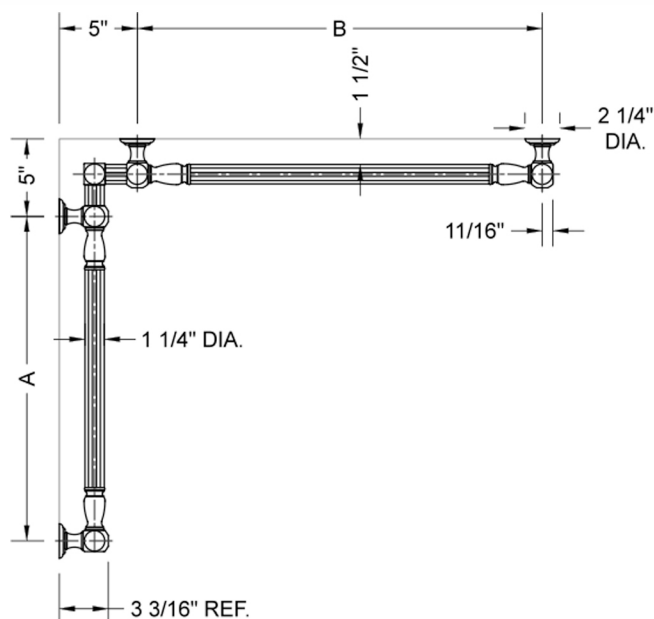

## G21 24" x 60" Inside Corner Grab Bar

Model #: **G21-24-60-IC-**

### FEATURES:

- ADA compliant when properly installed
- All brass construction, fully polished & plated
- All grab bars can be custom sized. Contact JACLO for pricing & availability
- Optional handshower sliders and toilet paper/wash cloth holders can be added only upon initial order
- Grab bars over 32" REQUIRE a middle post

### SPECIFICATION DRAWING:

BRASS LUXURY GRAB BAR							
PART. #	DESCRIPTION	A	B	PART. #	DESCRIPTION	A	B
G21-12-12-IC	CENTER OF POST	12"	12"	G21-24-36-IC	CENTER OF POST	24"	36"
G21-12-16-IC	CENTER OF POST	12"	16"	G21-24-48-IC	CENTER OF POST	24"	48"
G21-12-24-IC	CENTER OF POST	12"	24"	G21-24-60-IC	CENTER OF POST	24"	60"
G21-12-32-IC	CENTER OF POST	12"	32"				
				G21-32-32-IC	CENTER OF POST	32"	32"
G21-12-36-IC	CENTER OF POST	12"	36"	G21-32-36-IC	CENTER OF POST	32"	36"
G21-12-48-IC	CENTER OF POST	12"	48"	G21-32-48-IC	CENTER OF POST	32"	48"
G21-12-60-IC	CENTER OF POST	12"	60"	G21-32-60-IC	CENTER OF POST	32"	60"
G21-16-16-IC	CENTER OF POST	16"	16"	G21-36-36-IC	CENTER OF POST	36"	36"
G21-16-24-IC	CENTER OF POST	16"	24"	G21-36-48-IC	CENTER OF POST	36"	48"
G21-16-32-IC	CENTER OF POST	16"	32"	G21-36-60-IC	CENTER OF POST	36"	60"
G21-16-36-IC	CENTER OF POST	16"	36"	G21-48-48-IC	CENTER OF POST	48"	48"
G21-16-48-IC	CENTER OF POST	16"	48"	G21-48-60-IC	CENTER OF POST	48"	60"
G21-16-60-IC	CENTER OF POST	16"	60"				
				G21-60-60-IC	CENTER OF POST	60"	60"
G21-24-24-IC	CENTER OF POST	24"	24"				
G21-24-32-IC	CENTER OF POST	24"	32"				