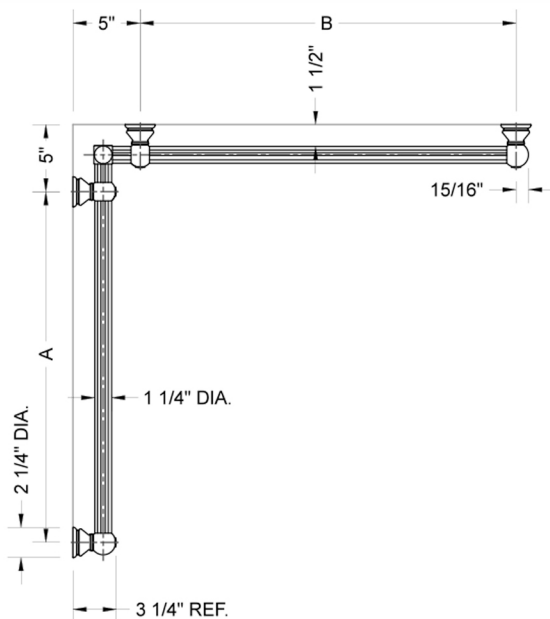

G33 24" x 60" Inside Corner Grab Bar

Model #: G33-24-60-IC-

FEATURES:

- ADA compliant when properly installed
- All brass construction, fully polished & plated
- All grab bars can be custom sized. Contact JACLO for pricing & availability
- Optional handshower sliders and toilet paper/wash cloth holders can be added only upon initial order
- Grab bars over 32" REQUIRE a middle post

SPECIFICATION DRAWING:

BRASS LUXURY GRAB BAR							
PART. #	DESCRIPTION	A	B	PART. #	DESCRIPTION	A	B
G33-12-12-IC	CENTER OF POST	12"	12"	G33-24-36-IC	CENTER OF POST	24"	36"
G33-12-16-IC	CENTER OF POST	12"	16"	G33-24-48-IC	CENTER OF POST	24"	48"
G33-12-24-IC	CENTER OF POST	12"	24"	G33-24-60-IC	CENTER OF POST	24"	60"
G33-12-32-IC	CENTER OF POST	12"	32"				
				G33-32-32-IC	CENTER OF POST	32"	32"
G33-12-36-IC	CENTER OF POST	12"	36"	G33-32-36-IC	CENTER OF POST	32"	36"
G33-12-48-IC	CENTER OF POST	12"	48"	G33-32-48-IC	CENTER OF POST	32"	48"
G33-12-60-IC	CENTER OF POST	12"	60"	G33-32-60-IC	CENTER OF POST	32"	60"
G33-16-16-IC	CENTER OF POST	16"	16"	G33-36-36-IC	CENTER OF POST	36"	36"
G33-16-24-IC	CENTER OF POST	16"	24"	G33-36-48-IC	CENTER OF POST	36"	48"
G33-16-32-IC	CENTER OF POST	16"	32"	G33-36-60-IC	CENTER OF POST	36"	60"
G33-16-36-IC	CENTER OF POST	16"	36"	G33-48-48-IC	CENTER OF POST	48"	48"
G33-16-48-IC	CENTER OF POST	16"	48"	G33-48-60-IC	CENTER OF POST	48"	60"
G33-16-60-IC	CENTER OF POST	16"	60"				
				G33-60-60-IC	CENTER OF POST	60"	60"
G33-24-24-IC	CENTER OF POST	24"	24"				
G33-24-32-IC	CENTER OF POST	24"	32"				