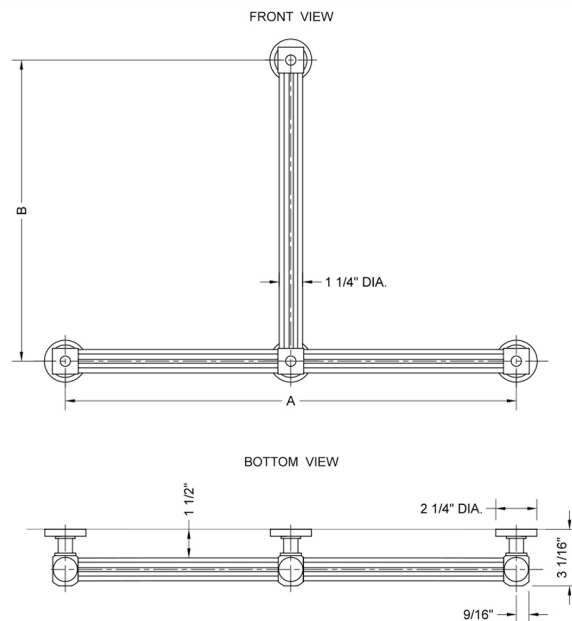

T71 Reeded Transitional 24H x 24W T Grab Bar

Model #: T71-24H-24W-

FEATURES:

- ADA compliant when properly installed
- All brass construction, fully polished & plated
- All grab bars can be custom sized. Contact JACLO for pricing & availability
- Optional handshower sliders and toilet paper/wash cloth holders can be added only upon initial order
- Grab bars over 32" REQUIRE a middle post

SPECIFICATION DRAWING:

| BRASS LUXURY GRAB BAR | | | |
|-----------------------|------------------|--------|--------|
| PART. # | DESCRIPTION | A H | B W |
| T71-24H-24W | CENTER TO CENTER | 24" | 24" |
| T71-24H-32W | CENTER TO CENTER | 24" | 32" |
| T71-32H-24W | CENTER TO CENTER | 32" | 24" |
| T71-32H-32W | CENTER TO CENTER | 32" | 32" |