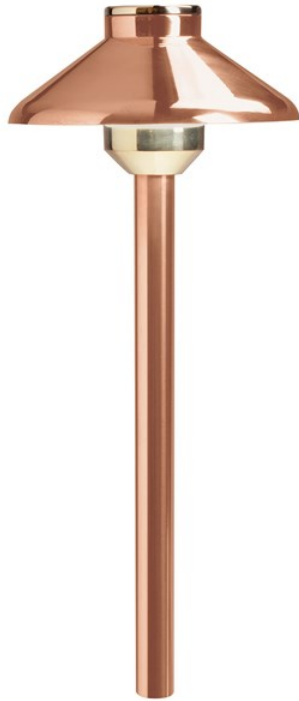

Stepped Dome 12V 2700K Path Light Copper

15820CO27 (Copper)

Project Name: _____

Location: _____

Type: _____

Qty: _____

Comments: _____

Certifications/Qualifications

www.kichler.com/warranty

Dimensions

Height	22.50"
Length	6.25"
Width	6.25"

Electrical

Voltage	12V
---------	-----

Primary Lamping

Lamp Included	Integrated
Light Source	LED

Product/Ordering Information

SKU	15820CO27
Finish	Copper
UPC	783927430012

Specifications

Material	COPPER
----------	--------

Additional Finishes

Centennial Brass

Copper

Textured Architectural Bronze

Kichler