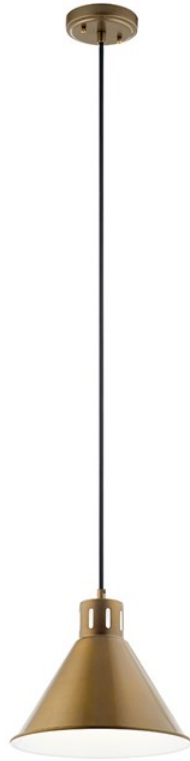

ZAILEY™ COLLECTION

Zailey™ 10.75" 1 Light Pendant Natural Brass

52176NBR (Natural Brass)

Project Name: _____

Location: _____

Type: _____

Qty: _____

Comments: _____

Certifications/Qualifications

Location Rating	Dry
	www.kichler.com/warranty

Dimensions

Base Backplate	4.75 DIA
Weight	2.20 LBS
Height	9.50"
Overall Height	115.00"
Width	10.75"

Mounting/Installation

Interior/Exterior	Interior
Mounting Weight	2.20 LBS

Primary Lamping

Lamp Included	Not Included
Lamp Type	A19
Light Source	Incandescent
Max or Nominal Watt	100W
# of Bulbs/LED Modules	1
Max Wattage/Range	100W
Socket Type	Medium
Socket Wire	105

Product/Ordering Information

SKU	52176NBR
Finish	Brass
UPC	783927574778

Specifications

Material	STEEL
Shade Description	METAL

Additional Finishes

Black

Natural Brass

White

Kichler