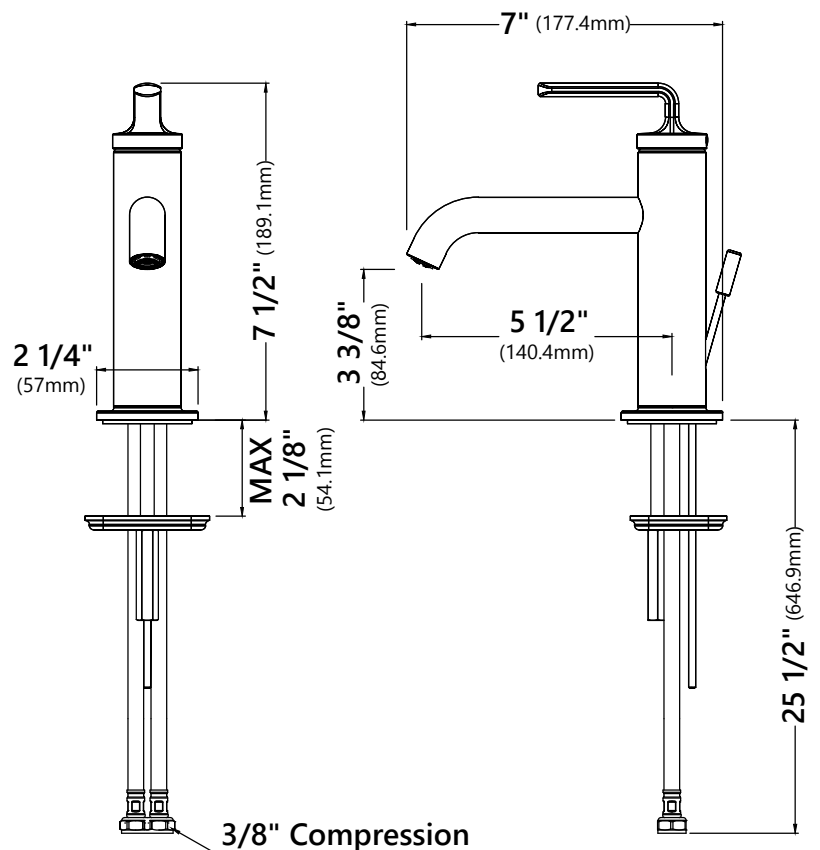

KBF-1221

Single Lever Basin Bathroom Faucet

Faucet Dimensions

Overall Height: 7 1/2"
 Overall Width: 2 1/4"
 Spout Height: 3 3/8"
 Spout Reach: 5 1/2"

Features

- Basin Faucet
- Brass Body
- Lead Free Brass Waterway
- Flow Rate 1.2gpm (4.5L/min) @ 60 psi
- 25mm Ceramic Cartridge
- 30" Integrated Nylon Waterlines
- Dome Shaped Screen Washer
- Slot Type Aerator
- Connections 3/8"
- Max Deck Thickness: 2 1/2"
- TPI of Aerator - M16.5*1

Accessories Included

- Lift Rod Drain
- Hex Wrench

Available Finishes

- Brushed Gold
- Gunmetal
- Matte Black
- Spot Free Stainless Steel
- Spot Free Brushed Gold

CODES/STANDARDS:

Product Certification

cUPC (ASME A112.18.1/CSA B125.1)
 NSF/ANSI Standard 61 and 372 certified by IAPMO
 AB1953, MASS, DOE, CEC, ADA