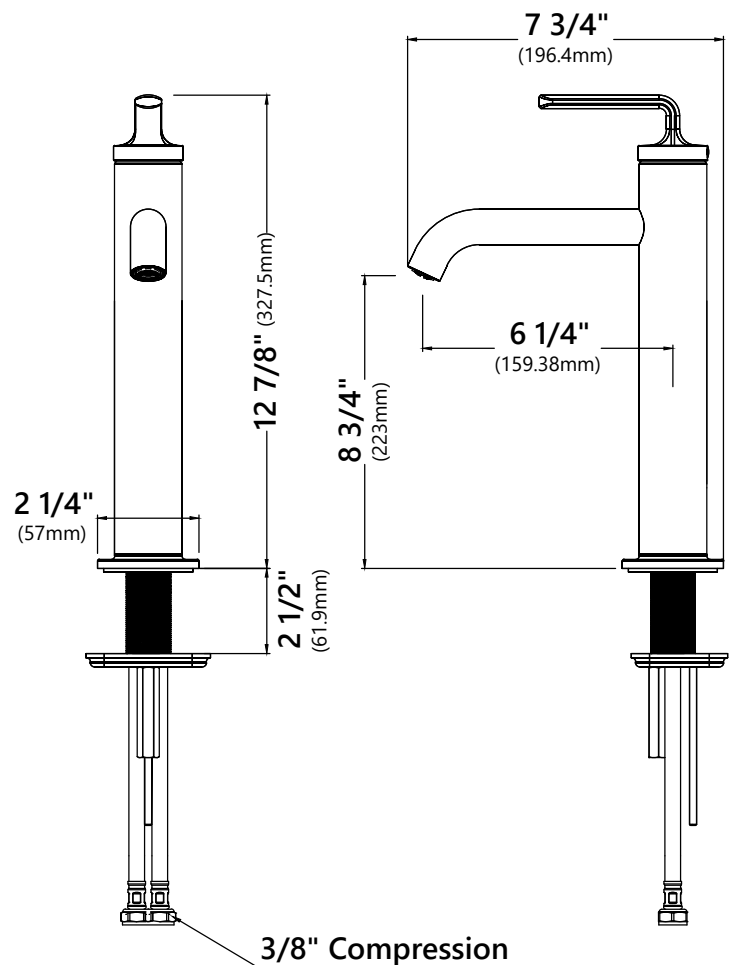

KCV-121

White Rectangular Ceramic Bathroom Sink

Sink Dimensions

Overall Dimensions: 19 1/4" x 15 1/4" x 5 3/8"

Bowl Dimensions: 18" x 14"

Sink Depth: 4 3/8"

Features

- Vitreous China
- Rectangular Vessel Sink
- 1 3/4" Drain Hole Size
- Without Overflow

Kraus Limited Lifetime Warranty

see website for details www.kraususa.com

KVF-1220

Single Lever Vessel Bathroom Faucet

Faucet Dimensions

Overall Height: 12 7/8"
 Overall Width: 2 1/4"
 Spout Height: 8 3/4"
 Spout Reach: 6 1/4"

Features

- Vessel Faucet
- Brass Body
- Lead Free Brass Waterway
- Flow Rate 1.2gpm (4.5L/min) @ 60 psi
- 25mm Ceramic Cartridge
- 36" Integrated Nylon Waterlines
- Dome Shaped Screen Washer
- Slot Type Aerator
- Connections 3/8"
- Max Deck Thickness: 2 1/2"
- TPI of Aerator - M16.5*1

Warranty

Kraus Limited Lifetime Warranty
 see website for details www.kraususa.com

PU-10

Pop Up Drain w/o Overflow

Pop Up Dimensions

Dimensions: 8 5/8" x Ø2 5/8"

Features

- Metal Construction
- Connection 1 1/4"
- Designed to Use w/ Above-Counter Vessel Sinks without overflow
- Fits Standard 1 3/4" Drain Opening