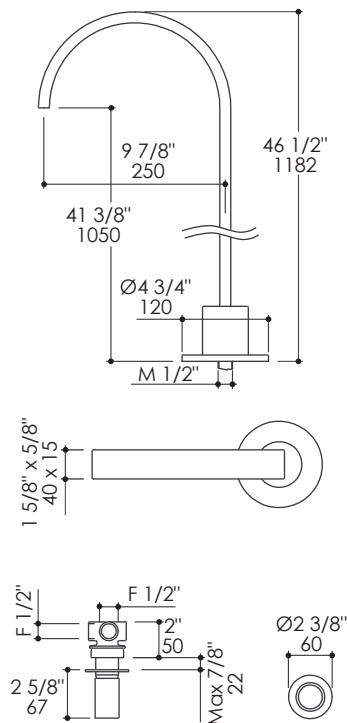

Arch Faucet Item #13016F

Features:

- Two-hole faucet with floor-mount arch spout and wall-mount knob handle
- Flexible handle positioning
- Open spout features a natural water flow
- Brass construction with single ceramic disc cartridge
- Includes rough-in and trim
- Flow rate: 4.2 GPM at 60 PSI

Finish Options:

CR - Polished Chrome

Parts:

R13014 - Replacement ceramic disc cartridge

Product Specifications:

Notes:

Drawings provided herein are meant to give the user an idea of the product and are not made to scale. The size in inches is rounded up to the nearest 1/16\".