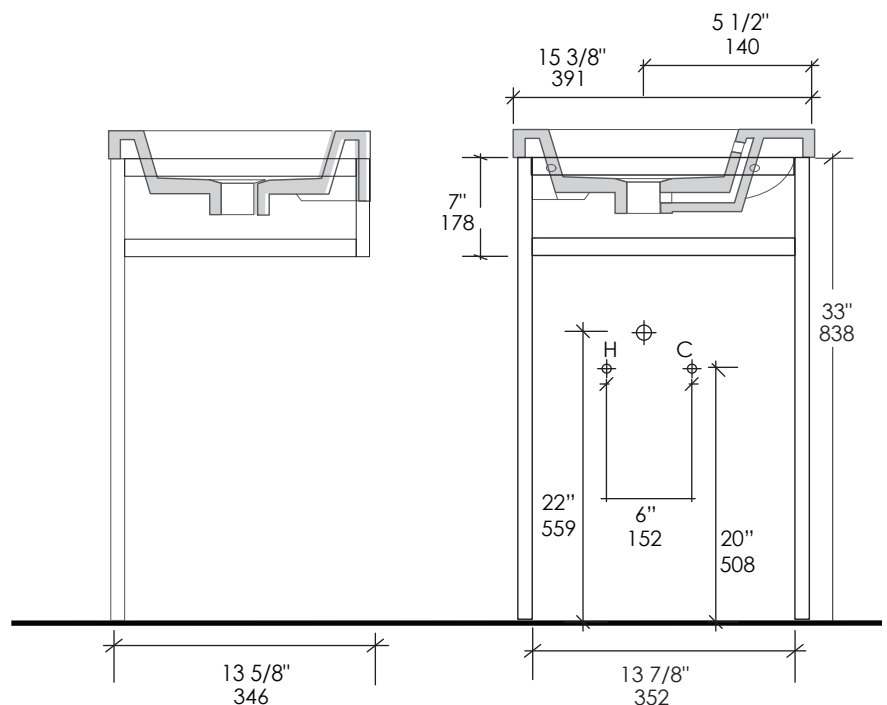

DIMINI Console Item #5271L

Features:

- Floor-standing console stand with a towel bar
- Metal construction
- Must be secured to wall
- Washbasin #5271 sold separately
- Handmade in USA

Recommended Accesories:

- Item #5271: Wall-mount, vanity top or self-rimming porcelain lavatory with an overflow
- Requires oversized European drain (i.e. item #7100-16OF or 7100-12)
- Available in White (-001) only
- Faucet hole options: 00-None; 01-One faucet hole on the right side

Product Specifications:

Finish Options:

- 10 - Polished Stainless Steel
- 21 - Brushed Stainless Steel
- 44 - Matte Black Stainless Steel
- 51 - Brushed Brass

Notes:

Drawings provided herein are meant to give the user an idea of the product and are not made to scale. The size in inches is rounded up to the nearest 1/16". Slight variances can often occur with porcelain and woodwork. Therefore, LACAVA will not be held responsible for any cutouts, countertops, or furniture made without the actual product or template from LACAVA. Differences in color, grain, appearance and texture are inherent in all natural woodwork, and should be expected. Variances in these qualities are not deemed manufacturing defects, and will not be accepted as valid reasons to return or exchange any LACAVA woodwork. Plumbing specifications are only a guideline and may need to be altered based on the application.