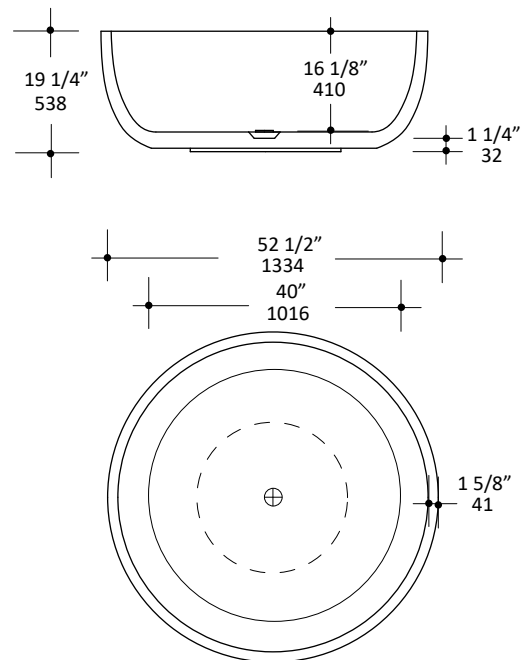

### Specifications:

<b>Installation:</b>	Freestanding
<b>Exterior Dimensions:</b>	52 1/2" d x 19 1/4" h
<b>Material:</b>	Solid surface
<b>Water capacity</b>	122 gal.
<b>Weight:</b>	397 lbs.
<b>Overflow:</b>	No
<b>Finishes:</b>	001M - Matte white 001G - Gloss white

### Features:

- Solid surface soaking bathtub without overflow
- Includes brass click-clack drain assembly with decorative solid surface dome
- Freestanding installation

### Recommended Items:

- Furniture
  - Ovale #5111 - Bathroom stool in solid surface
  - Linea #DE181 through DE185 - S. steel towel stands
- Trap connections
  - TBSH90 - L-shaped 90 degree brass tub shoe
  - TBSH180 - Straight down 180 degree brass tub shoe

LACAVA reserves the right to revise any dimension or information on this sheet without notice. Dimensions are nominal and may vary within an industry accepted tolerance of 1/4".  
 Drawings provided herein are meant to give the user an idea of the product and are not made to scale.  
 Revised: 8/5/2019