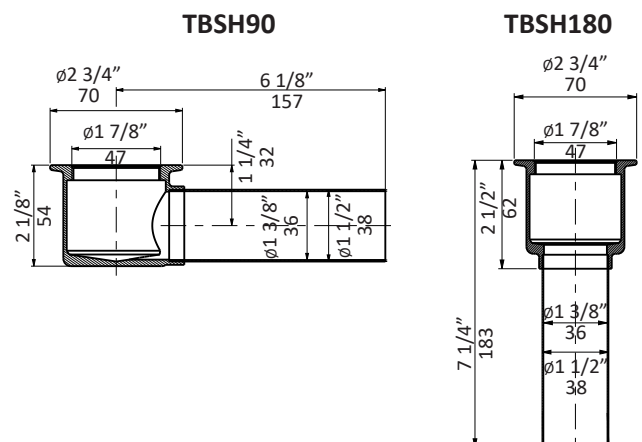

### Specifications:

<b>Installation:</b>	Freestanding
<b>Exterior Dimensions:</b>	52 1/2" d x 19 1/4" h
<b>Material:</b>	Solid surface
<b>Water capacity</b>	122 gal.
<b>Weight:</b>	397 lbs.
<b>Overflow:</b>	No
<b>Finishes:</b>	001M - Matte white 001G - Gloss white

### Features:

- Solid surface soaking bathtub without overflow
- Includes brass click-clack drain assembly with decorative solid surface dome
- Freestanding installation

### Recommended Items:

- Furniture
  - Ovale #5111 - Bathroom stool in solid surface
  - Linea #DE181 through DE185 - S. steel towel stands
- Trap connections
  - TBSH90 - L-shaped 90 degree brass tub shoe
  - TBSH180 - Straight down 180 degree brass tub shoe

LACAVA reserves the right to revise any dimension or information on this sheet without notice. Dimensions are nominal and may vary within an industry accepted tolerance of 1/4".  
 Drawings provided herein are meant to give the user an idea of the product and are not made to scale.  
 Revised: 8/5/2019