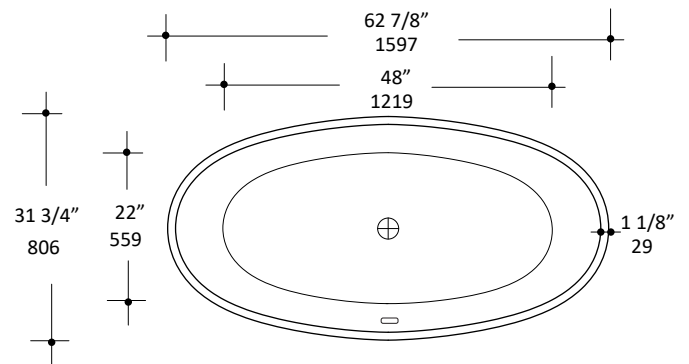

Specifications:

Installation:	Freestanding
Exterior Dimensions:	62 7/8" w x 31 3/4" d x 21 5/8" h
Material:	Solid surface
Water capacity	73 gal.
Weight:	298 lbs.
Overflow:	Yes
Finishes:	001M - Matte white 001G - Gloss white MB - Matte black
Freight:	Class 5

Features:

- Solid surface soaking bathtub with overflow
- Includes brass click-clack drain assembly with decorative solid surface dome
- Freestanding installation

Codes + Standards:

- Meets or exceeds applicable national codes and standards

Recommended Items:

- Furniture
 - TUB14-BR: Tub bridge in wood, 6" w, 32" d, 1 1/2" h
 - Available in: white (08), black (16), natural walnut (07)
- Trap connections
 - TBSH90 - L-shaped 90 degree brass tub shoe
 - TBSH180 - Straight down 180 degree brass tub shoe

LACAVA reserves the right to revise any dimension or information on this sheet without notice. Dimensions are nominal and may vary within an industry accepted tolerance of 1/4".
Drawings provided herein are meant to give the user an idea of the product and are not made to scale.
Revised: 8/5/2019