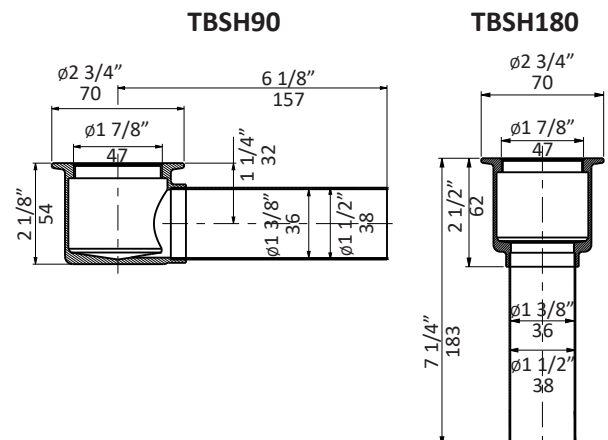

Specifications:

Installation:	Freestanding
Exterior Dimensions:	62 7/8" w x 31 3/4" d x 21 5/8" h
Material:	Solid surface
Water capacity	73 gal.
Weight:	298 lbs.
Overflow:	Yes
Finishes:	001M - Matte white 001G - Gloss white MB - Matte black
Freight:	Class 5

Features:

- Solid surface soaking bathtub with overflow
- Includes brass click-clack drain assembly with decorative solid surface dome
- Freestanding installation

Codes + Standards:

- Meets or exceeds applicable national codes and standards

Recommended Items:

- Furniture
 - TUB14-BR: Tub bridge in wood, 6" w, 32" d, 1 1/2" h
 - Available in: white (08), black (16), natural walnut (07)
- Trap connections
 - TBSH90 - L-shaped 90 degree brass tub shoe
 - TBSH180 - Straight down 180 degree brass tub shoe

LACAVA reserves the right to revise any dimension or information on this sheet without notice. Dimensions are nominal and may vary within an industry accepted tolerance of 1/4".
Drawings provided herein are meant to give the user an idea of the product and are not made to scale.
Revised: 8/5/2019