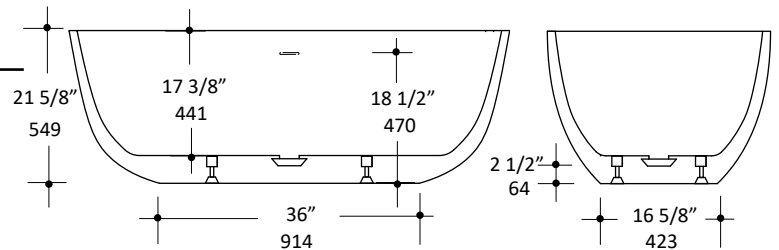

Specifications:

Installation:	Freestanding
Exterior Dimensions:	62 7/8" w x 31 3/4" d x 21 5/8" h
Material:	Solid surface
Water capacity	73 gal.
Weight:	298 lbs.
Overflow:	Yes
Finishes:	001M - Matte white 001G - Gloss white MB - Matte black
Freight:	Class 5

Features:

- Solid surface soaking bathtub with overflow
- Includes brass click-clack drain assembly with decorative solid surface dome
- Freestanding installation

Codes + Standards:

- Meets or exceeds applicable national codes and standards

Recommended Items:

- Furniture
 - TUB14-BR: Tub bridge in wood, 6" w, 32" d, 1 1/2" h
 - Available in: white (08), black (16), natural walnut (07)
- Trap connections
 - TBSH90 - L-shaped 90 degree brass tub shoe
 - TBSH180 - Straight down 180 degree brass tub shoe

LACAVA reserves the right to revise any dimension or information on this sheet without notice. Dimensions are nominal and may vary within an industry accepted tolerance of 1/4".
Drawings provided herein are meant to give the user an idea of the product and are not made to scale.
Revised: 8/5/2019