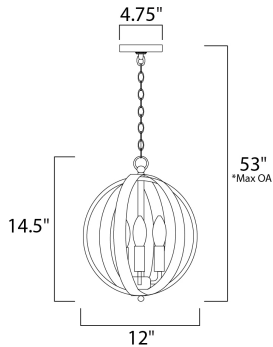

*max overall height

MEASUREMENTS

- DIMENSION : 12" L x 12" W x 14.5" H
- MAX OAH : 53" OAH
- CANOPY : 4.75" W x 0.75" H x 4.75" L
- HANGING WEIGHT : 4.75 lb

LAMPING

- LUMENS : 1,800 Rated
- BULB : 3 x 60W Incandescent E12 Candelabra , 180W Total
- BULB INCLUDED : (Not Included)
- DIMMABLE : Yes