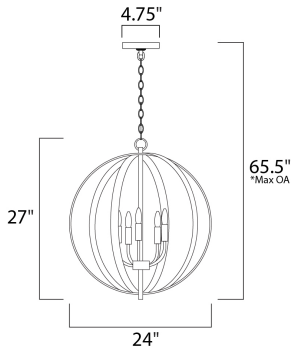

\*max overall height

**MEASUREMENTS**

- DIMENSION : 24" L x 24" W x 27" H
- MAX OAH : 65.5" OAH
- CANOPY : 4.75" W x 0.75" H x 4.75" L
- HANGING WEIGHT : 10.75 lb

**LAMPING**

- LUMENS : 3,000 Rated
- BULB : 5 x 60W Incandescent E12 Candelabra , 300W Total
- BULB INCLUDED : (Not Included)
- DIMMABLE : Yes