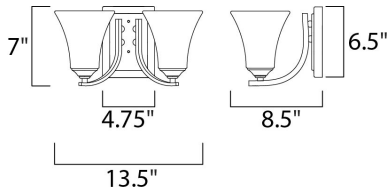

**MEASUREMENTS**

- DIMENSION : 13.5" W x 7" H x 8.5" Ext
- BACK PLATE : 4.76" W x 6.5" H x 3.5" HCO
- HANGING WEIGHT : 4.85 lb

**LAMPING**

- INPUT VOLTAGE : 120V
- LUMENS : 2,300 Rated
- BULB : 2 x 60W Incandescent E26 Medium , 120W Total
- BULB INCLUDED : (Not Included)
- DIMMABLE : Yes