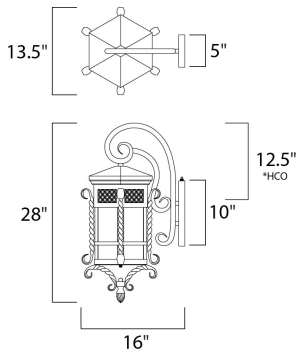

PRODUCT DESCRIPTION

Scottsdale is a traditional, Mediterranean style collection from Maxim Lighting International in Country Forge finish with Seedy glass.

MEASUREMENTS

DIMENSION : 13.5" W x 28" H x 15.5" Ext
BACK PLATE : 5" W x 10" H x 12.5" HCO
HANGING WEIGHT : 22.82 lb

LAMPING

INPUT VOLTAGE : 120V
LUMENS : 2,016 Rated
BULB : 3 x 60W Incandescent E12 Candelabra , 180W Total
BULB INCLUDED : (Not Included)
DIMMABLE : Yes

FINISHES OPTION

Country Forge

GLASS

Seedy CD

MATERIAL

Steel + Glass

RATINGS

cETLus
Wet Location

ADDITIONAL

RATED LIFE 1500 Hours
OPERATING TEMPERATURE:
-20°C (-4°F), 40°C (104°F)

Always consult a qualified electrician before installing any lighting product.