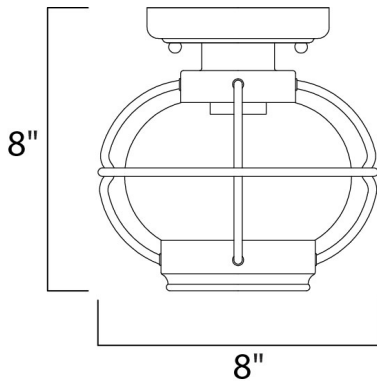

PRODUCT DESCRIPTION

Portsmouth is a traditional, early American style collection from Maxim Lighting International in Oil Rubbed Bronze finish with Seedy glass.

MEASUREMENTS

DIMENSION : 8" L x 8" W x 8" H
 HANGING WEIGHT : 1.46 lb

LAMPING

INPUT VOLTAGE : 120V
 LUMENS : 1,150 Rated
 BULB : 1 x 60W Incandescent E26 Medium , 60W Total
 BULB INCLUDED : (Not Included)
 DIMMABLE : Yes

FINISHES OPTION

 Oil Rubbed Bronze

GLASS

Seedy CD

MATERIAL