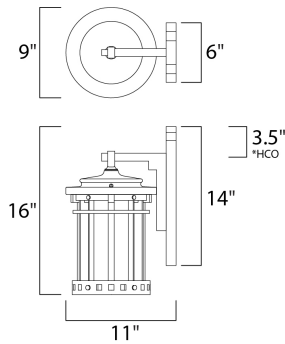

PRODUCT DESCRIPTION

Santa Barbara Cast is a transitional style collection from Maxim Lighting International in Sienna finish with Seedy glass.

MEASUREMENTS

DIMENSION : 9" W x 16" H x 11" Ext
BACK PLATE : 6" W x 14" H x 3.5" HCO
HANGING WEIGHT : 7.48 lb

LAMPING

INPUT VOLTAGE : 120V
LUMENS : 2,016 Rated
BULB : 3 x 40W Incandescent E12 Candelabra , 120W Total
BULB INCLUDED : (Not Included)
DIMMABLE : Yes

FINISHES OPTION

Sienna

GLASS

Seedy CD

MATERIAL

Die Cast Aluminum

RATINGS

cETLus
Wet Location

ADDITIONAL

RATED LIFE 1500 Hours
OPERATING TEMPERATURE:
-20°C (-4°F), 40°C (104°F)

Always consult a qualified electrician before installing any lighting product.