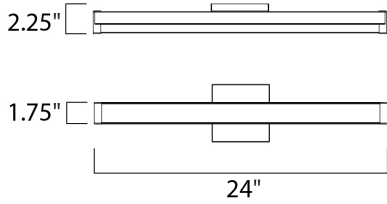

MEASUREMENTS

DIMENSION : 24" W x 1.75" H x 2.25" Ext
 BACK PLATE : 4.75" W x 4.75" H x 2.4" HCO
 HANGING WEIGHT : 2.04 lb

LAMPING

INPUT VOLTAGE : 120-277V
 LUMENS : 1,520 Rated (1,250 Del.)
 BULB : 1 x 16W LED PCB Integrated , 16W Total
 BULB INCLUDED : (Integrated)
 DIMMABLE : Only at 120V with ELV
 CRI : 90+ CRI
 COLOR_TEMP : 3000K
 LIGHTING_DIRECTION : Omni