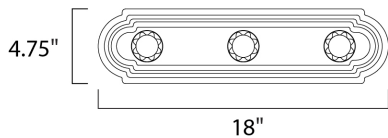

MEASUREMENTS

DIMENSION : 18" W x 4.75" H x 5" Ext
 BACK PLATE : 4" W x 14" H x 2.3" HCO
 HANGING WEIGHT : 1.28 lb

LAMPING

INPUT VOLTAGE : 120V
 LUMENS : 3,450 Rated
 BULB : 3 x 60W Incandescent E26 Medium , 180W Total
 BULB INCLUDED : (Not Included)
 DIMMABLE : Yes