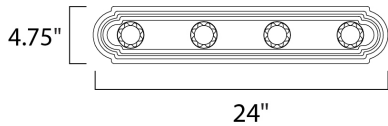

MEASUREMENTS

DIMENSION : 24" W x 4.75" H x 5" Ext
 BACK PLATE : 4.75" W x 24" H x 2.3" HCO
 HANGING WEIGHT : 1.76 lb

LAMPING

INPUT VOLTAGE : 120V
 LUMENS : 4,600 Rated
 BULB : 4 x 60W Incandescent E26 Medium , 240W Total
 BULB INCLUDED : (Not Included)
 DIMMABLE : Yes