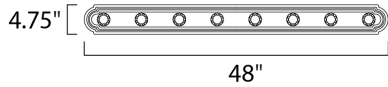

MEASUREMENTS

DIMENSION : 48" W x 4.75" H x 5" Ext
 BACK PLATE : 4" W x 43.5" H x 2.3" HCO
 HANGING WEIGHT : 4.3 lb

LAMPING

INPUT VOLTAGE : 120V
 LUMENS : 9,200 Rated
 BULB : 8 x 60W Incandescent E26 Medium , 480W Total
 BULB INCLUDED : (Not Included)
 DIMMABLE : Yes