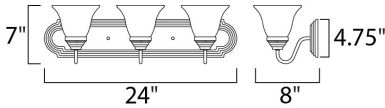

MEASUREMENTS

DIMENSION : 24" W x 7" H x 8" Ext
 BACK PLATE : 24" W x 4.75" H x 4.07" HCO
 HANGING WEIGHT : 5.07 lb

LAMPING

INPUT VOLTAGE : 120V
 LUMENS : 3,450 Rated
 BULB : 3 x 60W Incandescent E26 Medium , 180W Total
 BULB INCLUDED : (Not Included)
 DIMMABLE : Yes