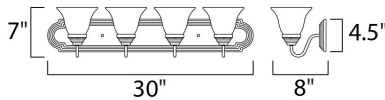

MEASUREMENTS

DIMENSION : 30" W x 7" H x 8" Ext
 BACK PLATE : 26.38" W x 4.38" H x 4.07" HCO
 HANGING WEIGHT : 6.84 lb

LAMPING

INPUT VOLTAGE : 120V
 LUMENS : 4,600 Rated
 BULB : 4 x 60W Incandescent E26 Medium , 240W Total
 BULB INCLUDED : (Not Included)
 DIMMABLE : Yes