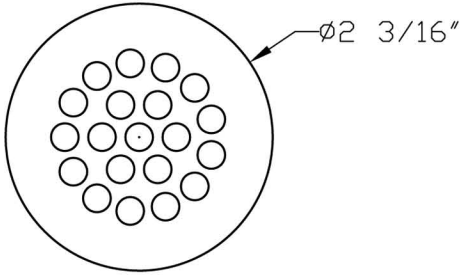

## FAST FLOW LAVATORY GRID DRAIN

**THIS DECORATIVE DRAIN HAS THE FOLLOWING FEATURES AND BENEFITS:**

- PATENT PENDING
- FITS SINKS WITH 1 1/2" DRAIN HOLE
- 20 HOLES FOR FAST DRAINING
- ANGLE TOP ELIMINATES AIR JAM
- ANGLE TOP ELIMINATES WATER POOLING ON DRAIN TOP
- CLEAR SILICONE WASHERS
- ENTIRE DRAIN IS PLATED FOR EXPOSED LOCATIONS
- QUALITY CONSTRUCTION AND 17GA TAILPIECE