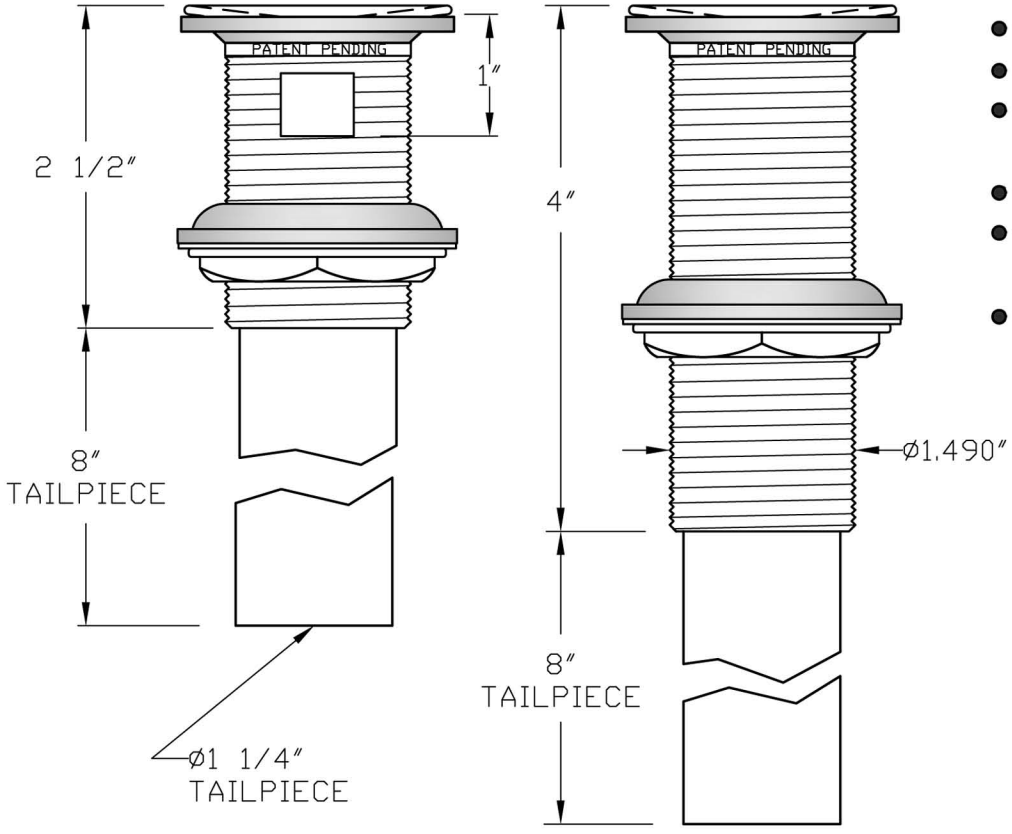

## FAST FLOW LAVATORY GRID DRAIN

**THIS DECORATIVE DRAIN HAS THE FOLLOWING FEATURES AND BENEFITS:**

- PATENT PENDING
- FITS SINKS WITH 1 1/2" DRAIN HOLE
- 20 HOLES FOR FAST DRAINING
- ANGLE TOP ELIMINATES AIR JAM
- ANGLE TOP ELIMINATES WATER POOLING ON DRAIN TOP
- CLEAR SILICONE WASHERS
- ENTIRE DRAIN IS PLATED FOR EXPOSED LOCATIONS
- QUALITY CONSTRUCTION AND 17GA TAILPIECE