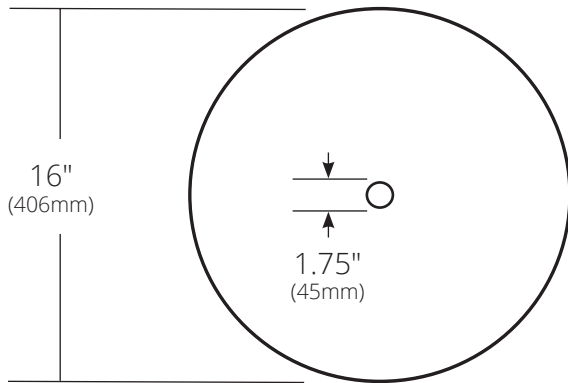

SPECIFICATIONS

**POSITANO**

*Murano Collection*

*Shown in Shoreline*

TOP VIEW

- MG1616-AE Abalone
- MG1616-AS Abyss
- MG1616-BO Bianco
- MG1616-SE Shoreline

**PRODUCT DETAILS**

- 16" x 4.5" OD  
(406mm x 114mm)
- 15.5" x 4.25" ID  
(394mm x 108mm)
- Handcrafted, Certified Murano Glass
- 1.75" (45mm) drain opening

**INSTALLATION**

- Vessel
- 3.25" vessel cutout required for countertop

**COORDINATING PRODUCTS**

- Drains: DR120, DR130 or DR150
- Vanity tops with vessel cutout

**STANDARDS COMPLIANCE**

- UPC/cUPC compliant

**IMPORTANT**

Due to the handcrafted nature of this product, it will vary in finish, texture, and other details. Dimensions may vary up to ½" (13mm).

SIDE VIEW