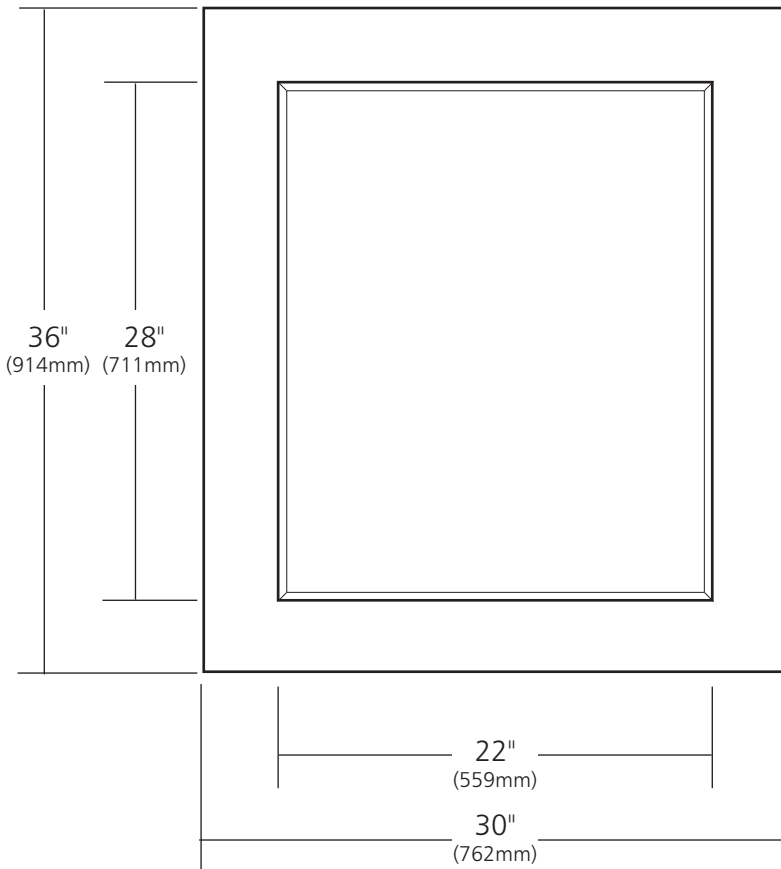

SPECIFICATIONS

SEDONA LARGE MIRROR

CPM65

PRODUCT DETAILS

- 30" x 36" OD (762mm x 914mm)
- Hand hammered recycled copper
- Antique finish
- Beveled glass

INSTALLATION

- Vertical or horizontal
- French cleat included for easy installation

IMPORTANT

Due to the handcrafted nature of this product, it will vary in finish, texture, hammering, and other details. Dimensions may vary up to 1/2" (13mm).