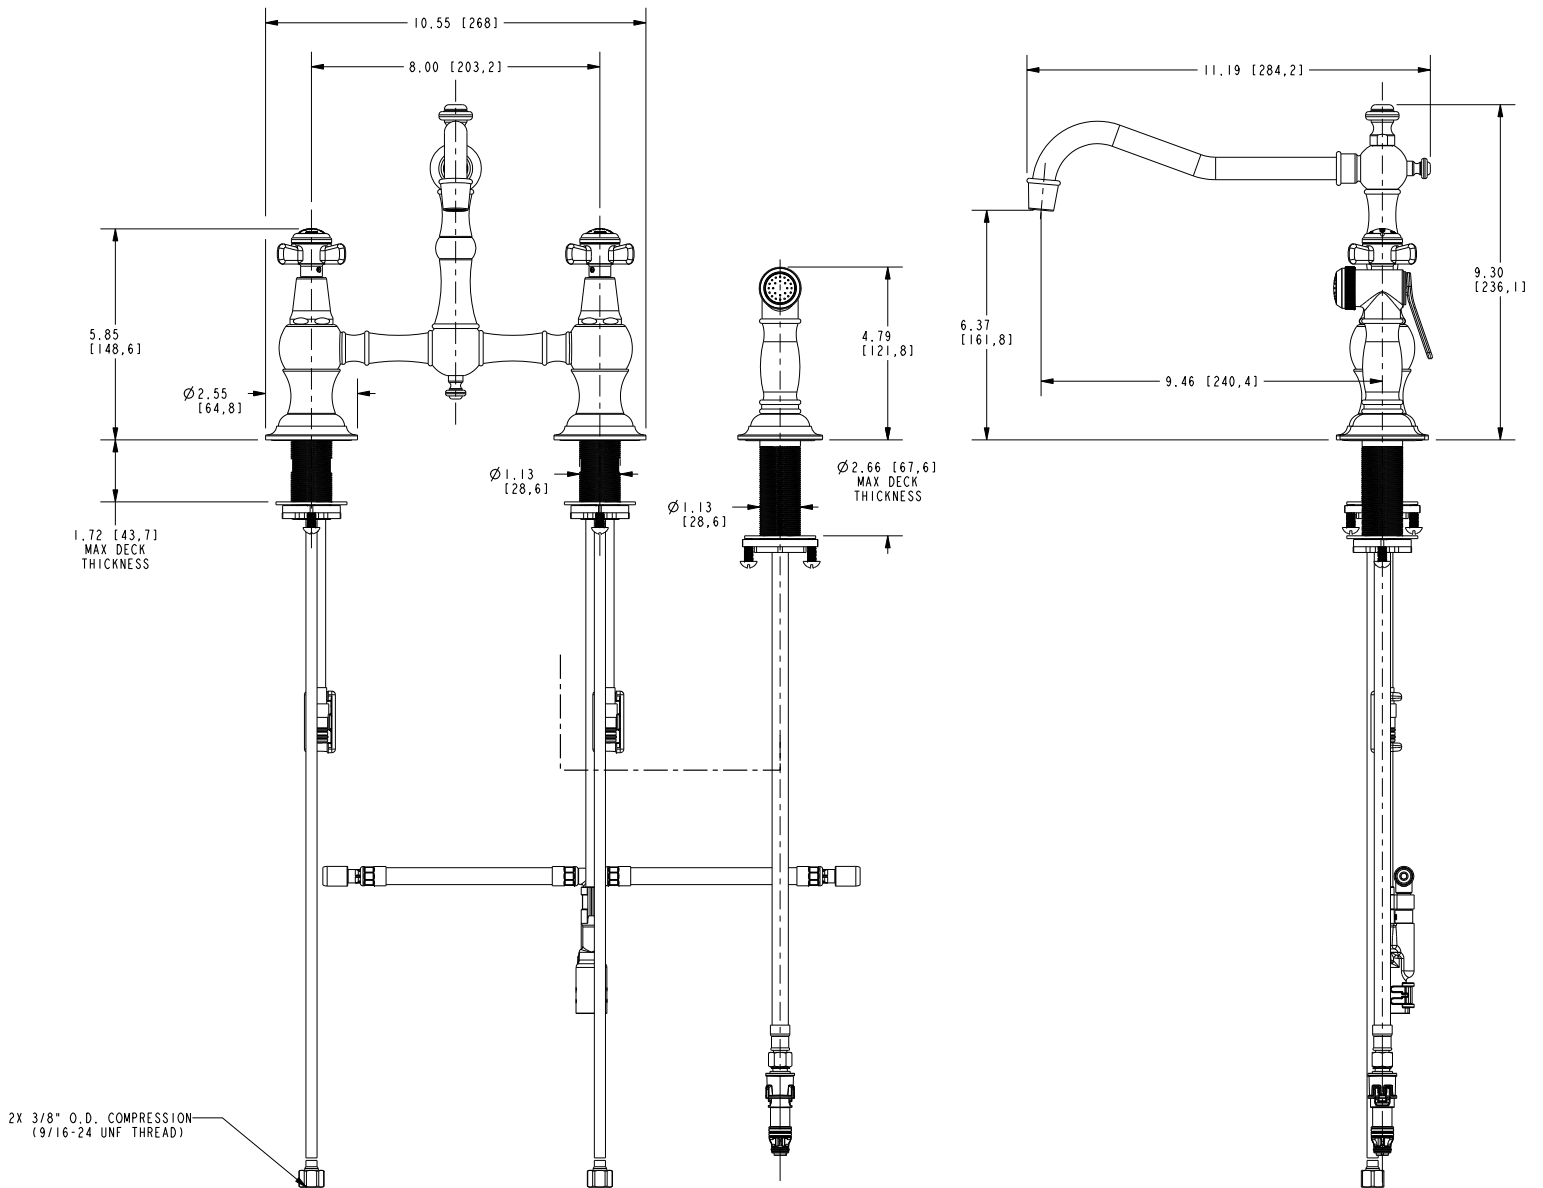

Features

- Solid brass construction
- Bridge-style brass valve bodies
- Quarter-turn washerless ceramic disc valve cartridges
- Swivel spout assembly
- Solid brass pull-out sidespray assembly
- 6.37" (16.2 cm) spout height at outlet
- 9.46" (24.0 cm) spout reach (c-c)
- For 8.00" (20.3 cm) centers
- ADA Complaint (Handles Only)
- 1.8 GPM (6.8 LPM) Max

Model	Description	Colors Finishes
945-1	Bridge Style Kitchen Faucet with Sidespray	<input type="checkbox"/> 10B <input type="checkbox"/> 15 <input type="checkbox"/> 15S <input type="checkbox"/> 26 <input type="checkbox"/> Other

Product Specification Add "Color / Finish" suffix to Model number, below.

The Bridge Style Kitchen Faucet with Sidespray shall be made of solid brass construction. Faucet shall incorporate a swivel spout assembly with integral side-spray diverter assembly and feature bridge-style brass valve bodies with quarter-turn washerless ceramic disc valve cartridges. Faucet shall have a 1.8 gallons (6.8 liters) per minute maximum flow rate. Product shall be for 8.00" (20.3 cm) centers. Product shall incorporate a 6.37" (16.2 cm) spout height at outlet and a 9.46" (24.0 cm) spout reach (c-c). Faucet shall incorporate traditional cross handles. Bridge-Style Kitchen Faucet with Sidespray shall be Newport Brass Model 945-1/_____.

945-1

PRODUCT DIMENSIONS *(Units are in inches)*

Product Dimensions are provided for reference only. For specific product installation guidelines, please reference the Installation Instructions of the product being installed.