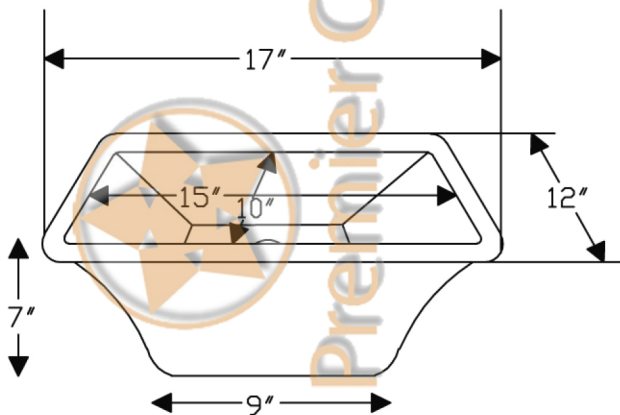

PREMIER
COPPER PRODUCTS

MODEL NUMBER: BRECN3

- * Description: Rectangle Copper Bar Sink in in Electroless Nickel w/ 3.5" Drain Size
- * Outer Dimensions: 17" x 12" x 7"
- * Inner Dimensions: 15" x 10" x 7"
- * Rim: 1"
- * Drain Opening: 3.5" Bar Standard
- * Finish: Electroless Nickel

This product is hand crafted, small variances in color and size may occur.
Dimensions may vary up to 1/4". Do not make any installation cuts until you receive your item(s).