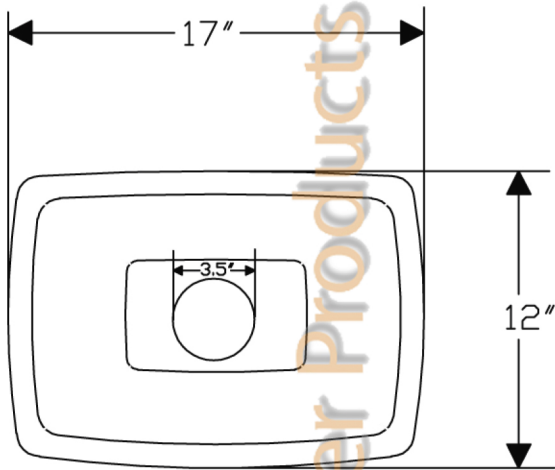

PREMIER
COPPER PRODUCTS

MODEL NUMBER: BRECN3

- * Description: Rectangle Copper Bar Sink in in Electroless Nickel w/ 3.5" Drain Size
- * Outer Dimensions: 17" x 12" x 7"
- * Inner Dimensions: 15" x 10" x 7"
- * Rim: 1"
- * Drain Opening: 3.5" Bar Standard
- * Finish: Electroless Nickel

This product is hand crafted, small variances in color and size may occur.
Dimensions may vary up to 1/4". Do not make any installation cuts until you receive your item(s).