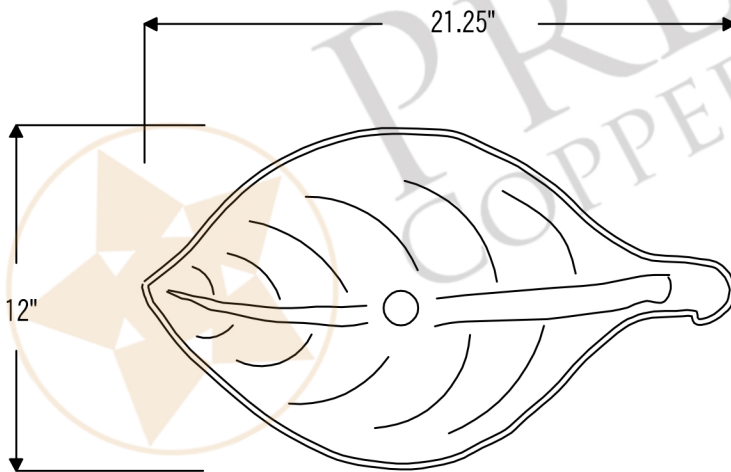

PACKAGE INCLUDES THE FOLLOWING ITEMS:

- * Leaf Vessel Hammered Copper Sink / ORB Finish (Model# PVLFDB)
- * Single Handle Bathroom Vessel Faucet / ORB Finish (Model# B-VF01ORB)
- * 1.5" Non-Overflow Pop-up Bathroom Sink Drain / ORB Finish (Model# D-208ORB)
- * Neutral Cure Copper Sink Installation Silicone (Model# C900-ORB)
- * Copper Sink Wax (Model# W900-WAX)

* ORB: Oil Rubbed Bronze

SINK DETAILS (Model# PVLFDB)

- * Leaf Vessel Hammered Copper Sink
- * Outer Dimension: 21.25" x 12" x 4"
- * Inner Dimension: 21.25" x 12" x 4"
- * Rim: Wired Rim
- * Drain Opening: 1.5" Non-Overflow
- * Color: Oil Rubbed Bronze
- * CODE / STANDARD COMPLIANCE: IAPMO / cUPC LISTED

* ORB: Oil Rubbed Bronze

FAUCET DETAILS (Model# B-VF01ORB)

- * Single Handle Bathroom Vessel Faucet
- * Color: Oil Rubbed Bronze
- * Solid Brass Construction
- * Ceramic Disc Cartridges
- * Overall Height: 14.75"
- * ASME A112.18.1/CSA B125.1, NSF/ANSI 61, California Lead Plumbing Law, ADA Compliant

DRAIN DETAILS (Model# D-208ORB)

- * 1.5" Non-Overflow Pop-up Bathroom Sink Drain
- * Design: Push Pop Top
- * Upper Flange Dimension: 2"
- * Material: Solid Brass

SILICONE DETAILS (Model# C900-ORB)

- * Neutral Cure Installation Silicone
- * Color: Oil Rubbed Bronze
- * Size: 4.7 OZ
- * Matches a Variety of Different Styled Sinks and Drains