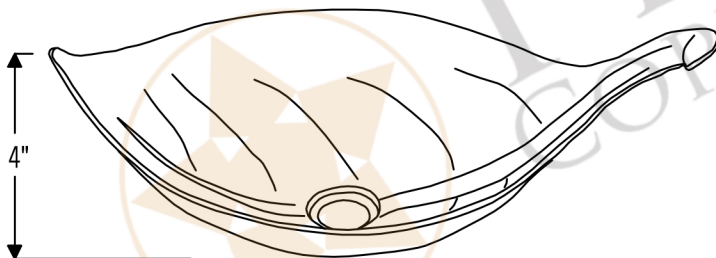

PACKAGE INCLUDES THE FOLLOWING ITEMS:

- * Leaf Vessel Hammered Copper Sink / ORB Finish (Model# PVLFDB)
- * Single Handle Bathroom Vessel Faucet / ORB Finish (Model# B-VF01ORB)
- * 1.5" Non-Overflow Pop-up Bathroom Sink Drain / ORB Finish (Model# D-208ORB)
- * Neutral Cure Copper Sink Installation Silicone (Model# C900-ORB)
- * Copper Sink Wax (Model# W900-WAX)

* ORB: Oil Rubbed Bronze

SINK DETAILS (Model# PVLFDB)

- * Leaf Vessel Hammered Copper Sink
- * Outer Dimension: 21.25" x 12" x 4"
- * Inner Dimension: 21.25" x 12" x 4"
- * Rim: Wired Rim
- * Drain Opening: 1.5" Non-Overflow
- * Color: Oil Rubbed Bronze
- * CODE / STANDARD COMPLIANCE: IAPMO / cUPC LISTED

* ORB: Oil Rubbed Bronze

FAUCET DETAILS (Model# B-VF01ORB)

- * Single Handle Bathroom Vessel Faucet
- * Color: Oil Rubbed Bronze
- * Solid Brass Construction
- * Ceramic Disc Cartridges
- * Overall Height: 14.75"
- * ASME A112.18.1/CSA B125.1, NSF/ANSI 61, California Lead Plumbing Law, ADA Compliant