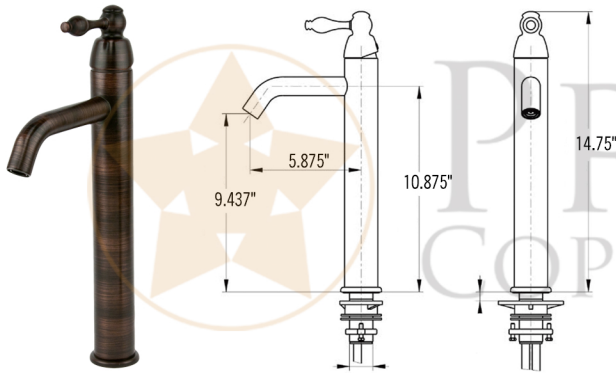

PACKAGE INCLUDES THE FOLLOWING ITEMS:

- * Leaf Vessel Hammered Copper Sink / ORB Finish (Model# PVLFDB)
- * Single Handle Bathroom Vessel Faucet / ORB Finish (Model# B-VF01ORB)
- * 1.5" Non-Overflow Pop-up Bathroom Sink Drain / ORB Finish (Model# D-208ORB)
- * Neutral Cure Copper Sink Installation Silicone (Model# C900-ORB)
- * Copper Sink Wax (Model# W900-WAX)

* ORB: Oil Rubbed Bronze

SINK DETAILS (Model# PVLFDB)

- * Leaf Vessel Hammered Copper Sink
- * Outer Dimension: 21.25" x 12" x 4"
- * Inner Dimension: 21.25" x 12" x 4"
- * Rim: Wired Rim
- * Drain Opening: 1.5" Non-Overflow
- * Color: Oil Rubbed Bronze
- * CODE / STANDARD COMPLIANCE: IAPMO / cUPC LISTED

* ORB: Oil Rubbed Bronze

FAUCET DETAILS (Model# B-VF01ORB)

- * Single Handle Bathroom Vessel Faucet
- * Color: Oil Rubbed Bronze
- * Solid Brass Construction
- * Ceramic Disc Cartridges
- * Overall Height: 14.75"
- * ASME A112.18.1/CSA B125.1, NSF/ANSI 61, California Lead Plumbing Law, ADA Compliant