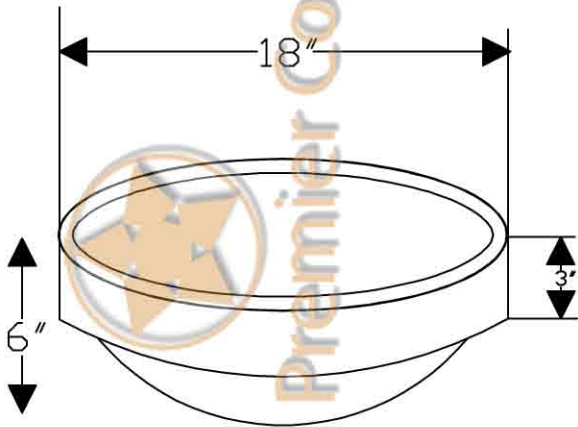

# ITEM # V018SKDB OVAL SKIRTED VESSEL

OUTER DIMENSIONS: 18"X15"X3"

INNER DIMENSIONS: 16"X13"X6"

3" SKIRT

DRAIN SIZE: 1.5" W/O OVERFLOW

MATERIAL GAUGE: 16

**IMPORTANT:** THIS PRODUCT IS HAND CRAFTED AND SMALL VARIANCES MAY OCCUR. DIMENSIONS MAY VARY UP TO 1/4". DO NOT MAKE ANY INSTALLATION CUTS UNTIL YOU RECEIVE YOUR SINK.