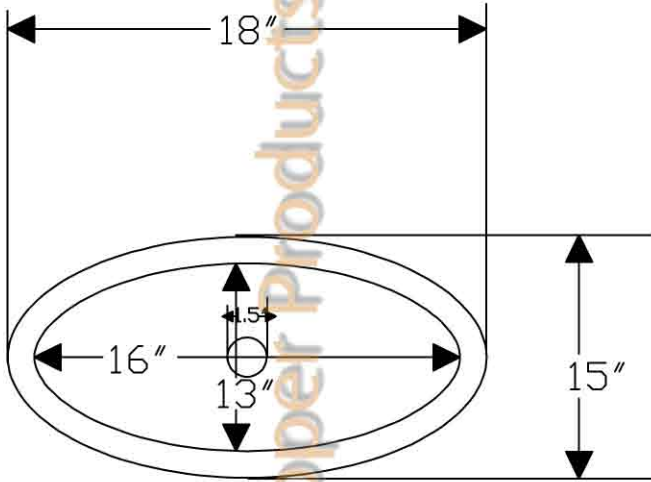

# ITEM # V018SKDB OVAL SKIRTED VESSEL

OUTER DIMENSIONS: 18"X15"X3"

INNER DIMENSIONS: 16"X13"X6"

3" SKIRT

DRAIN SIZE: 1.5" W/O OVERFLOW

MATERIAL GAUGE: 16

**IMPORTANT:** THIS PRODUCT IS HAND CRAFTED AND SMALL VARIANCES MAY OCCUR. DIMENSIONS MAY VARY UP TO 1/4". DO NOT MAKE ANY INSTALLATION CUTS UNTIL YOU RECEIVE YOUR SINK.