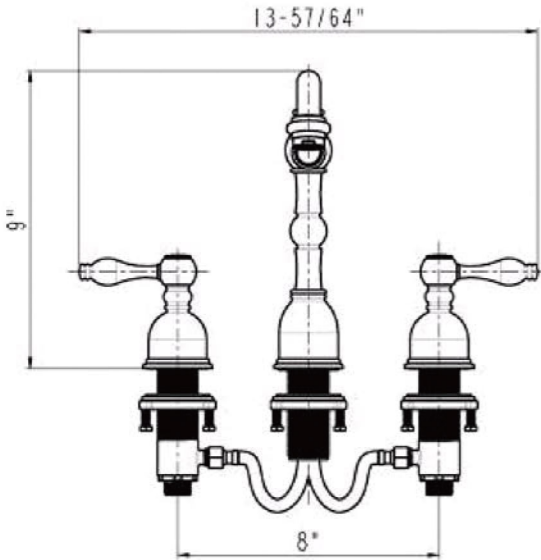

Premier Copper Products

CODE/STANDARD COMPLIANCE

* IAPMO/cUPC LISTED

ITEM # L017FDB SMALL OVAL FLAT RIM

OUTER DIMENSIONS: 17"X13"X5"

INNER DIMENSIONS: 15"X11"X5"

DRAIN SIZE: 1.5" W/O OVERFLOW

MATERIAL GAUGE: 17

8" WIDESPREAD BATHROOM FAUCET

FEATURES:

- All Brass Material
- Ceramic Cartridges
- Max Flow Rate: 2.2GPM(8.3LPM) @ 60PSI
- 100% Factory Tested
- Brass Pop-up Available

APPLICABLE STANDARDS/CODES:

- ASME A112.18.1
- CSA B125.1-2005
- NSF/ANSI 61-2007a
- California Lead Plumbing Law
- ADA

TRU™ Faucets

BY PREMIER COPPER PRODUCTS

B-WS010RB

PRODUCT SPECIFICATIONS

BY PREMIER COPPER PRODUCTS

B-WS01ORB

PARTS LISTING

26	2090165	HEXAGONAL MOUNTING SCREW
25	2860356	STAINLESS STEEL FLEXIBLE HOSE
24	2030022	CONTROL BODY
23	2120081	MOUNTING NUT
22	2180126	WASHER
21	2050167	WASHER
20	2010312	BASE SET
19	2110501	BODY CANOPY
18	2133083	CONTROL BODY
17	2050093	O-RING
16	2710101	FAST OPEN CARTRIDGE
15	2750409	HANDLE
14	2030032	CONNECT PIPE
13	2050068	O-RING
12	2050071	O-RING
11	2040232	CONNECTER
10	2180082	FRICTION WASHER
9	2050184	FRICTION WASHER
8	2040230	CONNECTER
7	2090273	SCREW
6	2110735	CAP
5	2040231	BODY CONNECTER
4	2050149	WASHER
3	2140186	SPOUT PIPE
2	2040233	CONNECTER
1	2700025	24 AERATOR