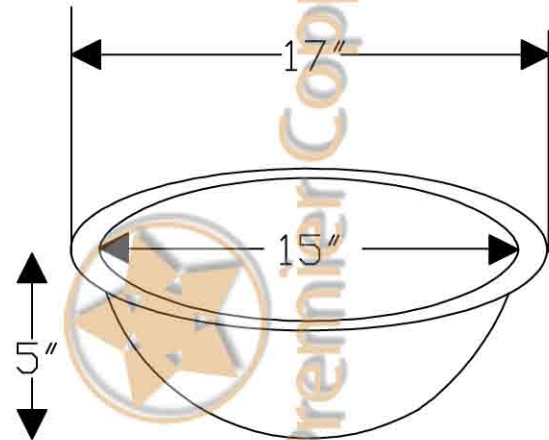

Premier Copper Products

CODE/STANDARD COMPLIANCE

* IAPMO/cUPC LISTED

ITEM # L017FDB SMALL OVAL FLAT RIM

OUTER DIMENSIONS: 17"X13"X5"

INNER DIMENSIONS: 15"X11"X5"

DRAIN SIZE: 1.5" W/O OVERFLOW

MATERIAL GAUGE: 17

IMPORTANT: THIS PRODUCT IS HAND CRAFTED AND SMALL VARIANCES MAY OCCUR. DIMENSIONS MAY VARY UP TO 1/4". DO NOT MAKE ANY INSTALLATION CUTS UNTIL YOU RECEIVE YOUR SINK.

BY PREMIER COPPER PRODUCTS

B-WS01ORB

8" WIDESPREAD BATHROOM FAUCET

FEATURES:

- All Brass Material
- Ceramic Cartridges
- Max Flow Rate: 2.2GPM(8.3LPM) @ 60PSI
- 100% Factory Tested
- Brass Pop-up Available

APPLICABLE STANDARDS/CODES:

- ASME A112.18.1
- CSA B125.1-2005
- NSF/ANSI 61-2007a
- California Lead Plumbing Law
- ADA