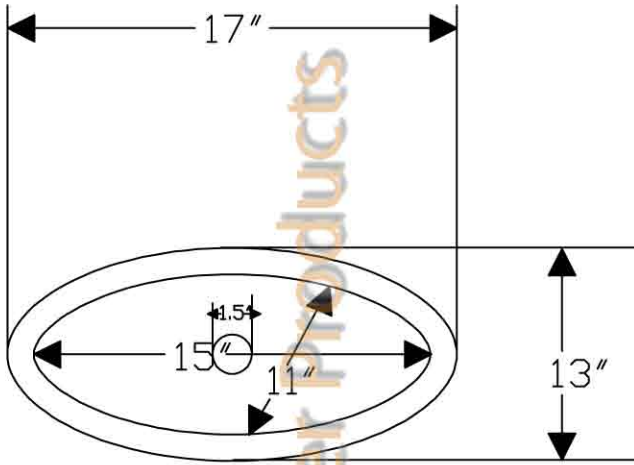

Premier Copper Products

CODE/STANDARD COMPLIANCE

* IAPMO/cUPC LISTED

ITEM # L017FDB SMALL OVAL FLAT RIM

OUTER DIMENSIONS: 17"X13"X5"

INNER DIMENSIONS: 15"X11"X5"

DRAIN SIZE: 1.5" W/O OVERFLOW

MATERIAL GAUGE: 17

IMPORTANT: THIS PRODUCT IS HAND CRAFTED AND SMALL VARIANCES MAY OCCUR. DIMENSIONS MAY VARY UP TO 1/4". DO NOT MAKE ANY INSTALLATION CUTS UNTIL YOU RECEIVE YOUR SINK.

BY PREMIER COPPER PRODUCTS

B-WS01ORB

8" WIDESPREAD BATHROOM FAUCET

FEATURES:

- All Brass Material
- Ceramic Cartridges
- Max Flow Rate: 2.2GPM(8.3LPM) @ 60PSI
- 100% Factory Tested
- Brass Pop-up Available

APPLICABLE STANDARDS/CODES:

- ASME A112.18.1
- CSA B125.1-2005
- NSF/ANSI 61-2007a
- California Lead Plumbing Law
- ADA