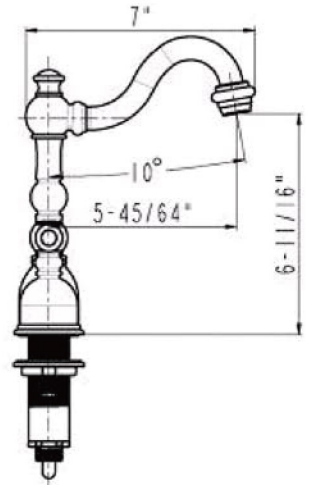

Premier Copper Products

CODE/STANDARD COMPLIANCE

* IAPMO/cUPC LISTED

ITEM # L017FDB SMALL OVAL FLAT RIM

OUTER DIMENSIONS: 17"X13"X5"

INNER DIMENSIONS: 15"X11"X5"

DRAIN SIZE: 1.5" W/O OVERFLOW

MATERIAL GAUGE: 17

8" WIDESPREAD BATHROOM FAUCET

FEATURES:

- All Brass Material
- Ceramic Cartridges
- Max Flow Rate: 2.2GPM(8.3LPM) @ 60PSI
- 100% Factory Tested
- Brass Pop-up Available

APPLICABLE STANDARDS/CODES:

- ASME A112.18.1
- CSA B125.1-2005
- NSF/ANSI 61-2007a
- California Lead Plumbing Law
- ADA

FINISHES:

- Oil Rubbed Bronze (ORB)
- Brushed Nickel (BN)

SPECIFIED MODEL:

Model	Description	Finish
B-WS01ORB-N	8" Widespread Bathroom Faucet W/ Non-Overflow Drain	ORB
B-WS01ORB-O	8" Widespread Bathroom Faucet W/ Overflow Style Drain	ORB

TRU™ Faucets

BY PREMIER COPPER PRODUCTS

B-WS010RB

PRODUCT SPECIFICATIONS

BY PREMIER COPPER PRODUCTS

B-WS01ORB

PARTS LISTING

26	2090165	HEXAGONAL MOUNTING SCREW
25	2860356	STAINLESS STEEL FLEXIBLE HOSE
24	2030022	CONTROL BODY
23	2120081	MOUNTING NUT
22	2180126	WASHER
21	2050167	WASHER
20	2010312	BASE SET
19	2110501	BODY CANOPY
18	2133083	CONTROL BODY
17	2050093	O-RING
16	2710101	FAST OPEN CARTRIDGE
15	2750409	HANDLE
14	2030032	CONNECT PIPE
13	2050068	O-RING
12	2050071	O-RING
11	2040232	CONNECTER
10	2180082	FRICTION WASHER
9	2050184	FRICTION WASHER
8	2040230	CONNECTER
7	2090273	SCREW
6	2110735	CAP
5	2040231	BODY CONNECTER
4	2050149	WASHER
3	2140186	SPOUT PIPE
2	2040233	CONNECTER
1	2700025	24 AERATOR