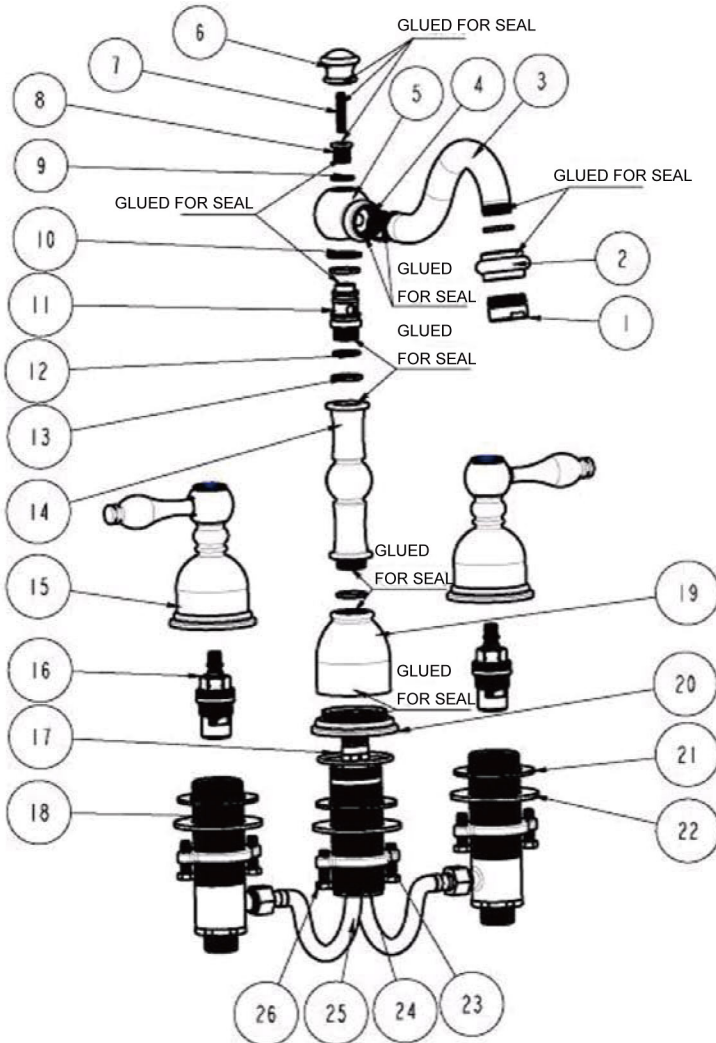

BY PREMIER COPPER PRODUCTS

B-WS01ORB

8" WIDESPREAD BATHROOM FAUCET

FEATURES:

- All Brass Material
- Ceramic Cartridges
- Max Flow Rate: 2.2GPM(8.3LPM) @ 60PSI
- 100% Factory Tested
- Brass Pop-up Available

APPLICABLE STANDARDS/CODES:

- ASME A112.18.1
- CSA B125.1-2005
- NSF/ANSI 61-2007a
- California Lead Plumbing Law
- ADA

FINISHES:

- Oil Rubbed Bronze (ORB)
- Brushed Nickel (BN)

SPECIFIED MODEL:

Model	Description	Finish
B-WS01ORB-N	8" Widespread Bathroom Faucet W/ Non-Overflow Drain	ORB
B-WS01ORB-O	8" Widespread Bathroom Faucet W/ Overflow Style Drain	ORB

TRU™ Faucets

BY PREMIER COPPER PRODUCTS

B-WS010RB

PRODUCT SPECIFICATIONS

TRU™ Faucets

BY PREMIER COPPER PRODUCTS

B-WS01ORB

EXPLODED PARTS VIEW

BY PREMIER COPPER PRODUCTS

B-WS01ORB

PARTS LISTING

26	2090165	HEXAGONAL MOUNTING SCREW
25	2860356	STAINLESS STEEL FLEXIBLE HOSE
24	2030022	CONTROL BODY
23	2120081	MOUNTING NUT
22	2180126	WASHER
21	2050167	WASHER
20	2010312	BASE SET
19	2110501	BODY CANOPY
18	2133083	CONTROL BODY
17	2050093	O-RING
16	2710101	FAST OPEN CARTRIDGE
15	2750409	HANDLE
14	2030032	CONNECT PIPE
13	2050068	O-RING
12	2050071	O-RING
11	2040232	CONNECTER
10	2180082	FRICTION WASHER
9	2050184	FRICTION WASHER
8	2040230	CONNECTER
7	2090273	SCREW
6	2110735	CAP
5	2040231	BODY CONNECTER
4	2050149	WASHER
3	2140186	SPOUT PIPE
2	2040233	CONNECTER
1	2700025	24 AERATOR