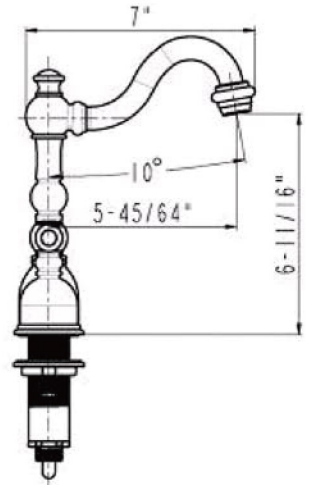

ITEM # LR17RDB ROUND ROLLED RIM

OUTER DIMENSIONS: 17"X6"

INNER DIMENSIONS: 15"X6"

DRAIN SIZE: 1.5" W/O OVERFLOW

MATERIAL GAUGE: 17

CODE/STANDARD COMPLIANCE

* IAPMO/cUPC LISTED

IMPORTANT: THIS PRODUCT IS HAND CRAFTED AND SMALL VARIANCES MAY OCCUR. DIMENSIONS MAY VARY UP TO 1/4". DO NOT MAKE ANY INSTALLATION CUTS UNTIL YOU RECEIVE YOUR SINK.

BY PREMIER COPPER PRODUCTS

B-WS01ORB

8" WIDESPREAD BATHROOM FAUCET

FEATURES:

- All Brass Material
- Ceramic Cartridges
- Max Flow Rate: 2.2GPM(8.3LPM) @ 60PSI
- 100% Factory Tested
- Brass Pop-up Available

TRU™ Faucets

BY PREMIER COPPER PRODUCTS

B-WS010RB

PRODUCT SPECIFICATIONS

TRU™ Faucets

BY PREMIER COPPER PRODUCTS

B-WS01ORB

EXPLODED PARTS VIEW

BY PREMIER COPPER PRODUCTS

B-WS01ORB

PARTS LISTING

26	2090165	HEXAGONAL MOUNTING SCREW
25	2860356	STAINLESS STEEL FLEXIBLE HOSE
24	2030022	CONTROL BODY
23	2120081	MOUNTING NUT
22	2180126	WASHER
21	2050167	WASHER
20	2010312	BASE SET
19	2110501	BODY CANOPY
18	2133083	CONTROL BODY
17	2050093	O-RING
16	2710101	FAST OPEN CARTRIDGE
15	2750409	HANDLE
14	2030032	CONNECT PIPE
13	2050068	O-RING
12	2050071	O-RING
11	2040232	CONNECTER
10	2180082	FRICTION WASHER
9	2050184	FRICTION WASHER
8	2040230	CONNECTER
7	2090273	SCREW
6	2110735	CAP
5	2040231	BODY CONNECTER
4	2050149	WASHER
3	2140186	SPOUT PIPE
2	2040233	CONNECTER
1	2700025	24 AERATOR