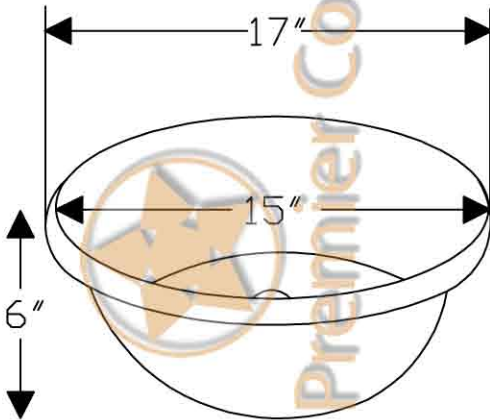

ITEM # LR17RDB ROUND ROLLED RIM

OUTER DIMENSIONS: 17"X6"

INNER DIMENSIONS: 15"X6"

DRAIN SIZE: 1.5" W/O OVERFLOW

MATERIAL GAUGE: 17

CODE/STANDARD COMPLIANCE

* IAPMO/cUPC LISTED

IMPORTANT: THIS PRODUCT IS HAND CRAFTED AND SMALL VARIANCES MAY OCCUR. DIMENSIONS MAY VARY UP TO 1/4". DO NOT MAKE ANY INSTALLATION CUTS UNTIL YOU RECEIVE YOUR SINK.

BY PREMIER COPPER PRODUCTS

B-WS01ORB

8" WIDESPREAD BATHROOM FAUCET

FEATURES:

- All Brass Material
- Ceramic Cartridges
- Max Flow Rate: 2.2GPM(8.3LPM) @ 60PSI
- 100% Factory Tested
- Brass Pop-up Available