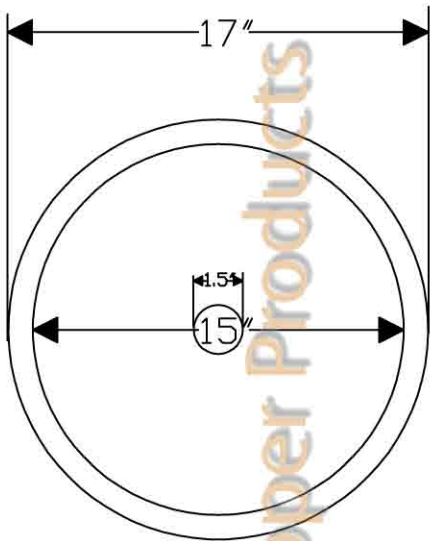

ITEM # LR17RDB ROUND ROLLED RIM

OUTER DIMENSIONS: 17"X6"

INNER DIMENSIONS: 15"X6"

DRAIN SIZE: 1.5" W/O OVERFLOW

MATERIAL GAUGE: 17

CODE/STANDARD COMPLIANCE

* IAPMO/cUPC LISTED

IMPORTANT: THIS PRODUCT IS HAND CRAFTED AND SMALL VARIANCES MAY OCCUR. DIMENSIONS MAY VARY UP TO 1/4". DO NOT MAKE ANY INSTALLATION CUTS UNTIL YOU RECEIVE YOUR SINK.

BY PREMIER COPPER PRODUCTS

B-WS01ORB

8" WIDESPREAD BATHROOM FAUCET

FEATURES:

- All Brass Material
- Ceramic Cartridges
- Max Flow Rate: 2.2GPM(8.3LPM) @ 60PSI
- 100% Factory Tested
- Brass Pop-up Available