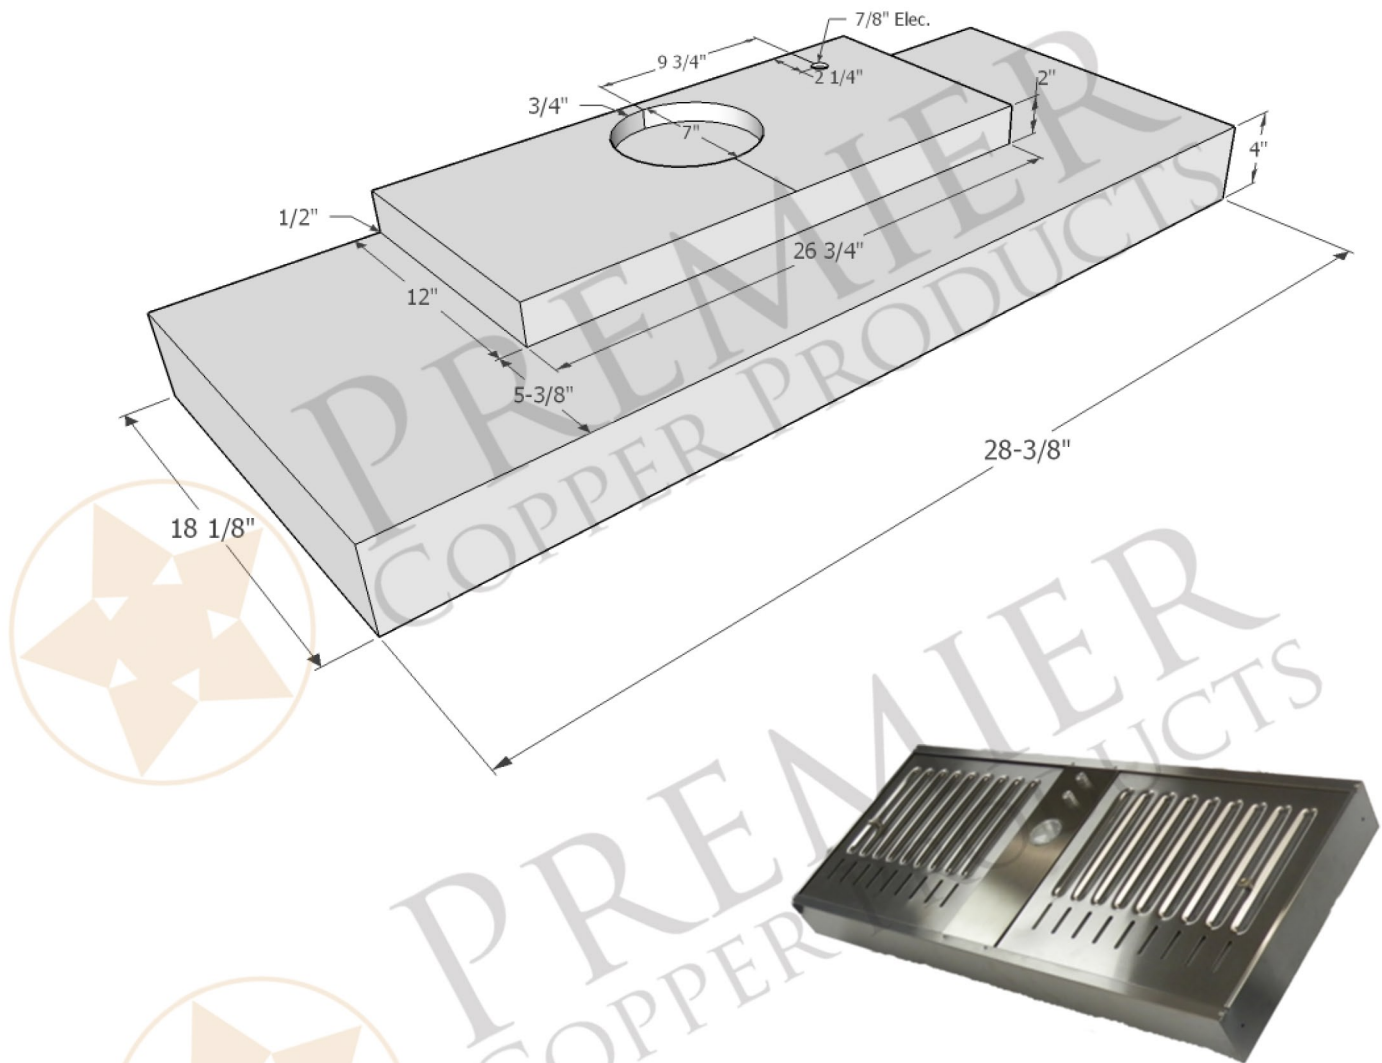

- Description: Hand Hammered Copper Under Cabinet Range Hood with 390 CFM Slim Baffle Filters
- Insert Model: C2030SD4SB
- Insert Description: 390 CFM, 2.5 - 7.6 Sones, Variable Controls, Single Air Ring Fan, Slim Baffle Filters
- Insert Duct: Single 7" Round Vent Opening
- Insert Lighting: One Dimmable LED Light Included
- Insert Finish: Stainless Steel

Industry leading, seven year in home, limited warranty on insert.

Please visit ImperialHoods.com to view the details of their warranty in full.

All dimensions on inserts are (+/-) 1/8" and are subject to change. Drawings are not to scale.