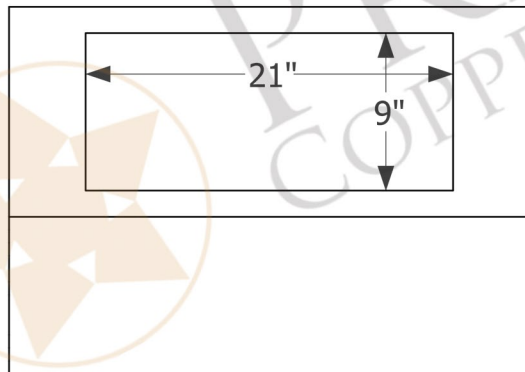

- * Description: Hand Hammered Copper Under Cabinet Range Hood with 735 CFM Screen Filters
- * Outer Dimensions: 29.75" X 21" X 7.5"
- * Top Dimensions: 29.75" X 12"
- * Bottom Dimensions: 29.75" X 21"
- * Bottom Opening Dimensions: 28.75" x 18.5"
- * Finish: Oil Rubbed Bronze
- * Skirt Height: 6.5"
- * Top Opening: 21" x 9"

Industry leading, seven year in home, limited warranty on insert.

Please visit ImperialHoods.com to view the details of their warranty in full.

All dimensions on inserts are (+/-) 1/8" and are subject to change. Drawings are not to scale.

- * Description: Hand Hammered Copper Under Cabinet Range Hood with 735 CFM Slim Baffle Filters
- * Outer Dimensions: 29.75" X 21" X 7.5"
- * Top Dimensions: 29.75" X 12"
- * Bottom Dimensions: 29.75" X 21"
- * Bottom Opening Dimensions: 28.75" x 18.5"
- * Finish: Oil Rubbed Bronze
- * Skirt Height: 6.5"
- * Top Opening: 21" x 9"

- * Description: Hand Hammered Copper Under Cabinet Range Hood with 390 CFM Slim Baffle Filters
- * Outer Dimensions: 29.75" X 21" X 7.5"
- * Top Dimensions: 29.75" X 12"
- * Bottom Dimensions: 29.75" X 21"
- * Bottom Opening Dimensions: 28.75" x 18.5"
- * Finish: Oil Rubbed Bronze
- * Skirt Height: 6.5"
- * Top Opening: 21" x 9"