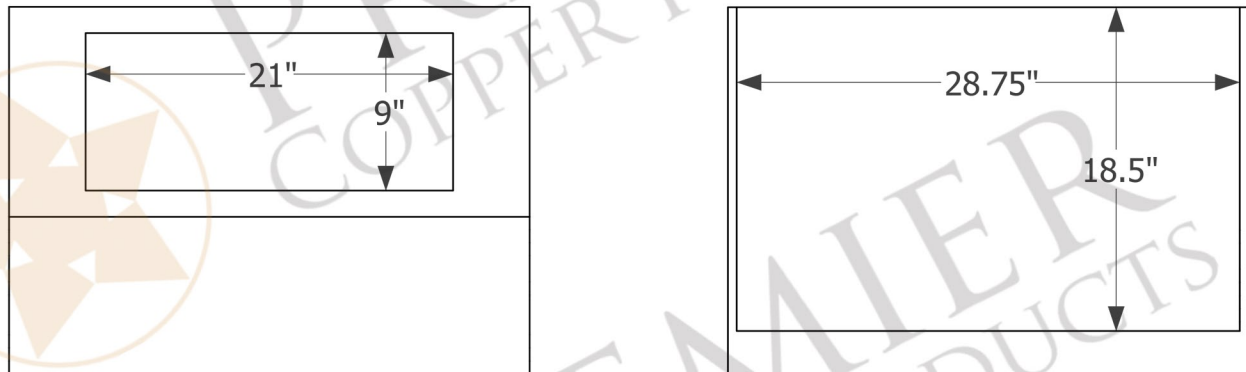

- * Description: Hand Hammered Copper Under Cabinet Range Hood with 735 CFM Screen Filters
- * Outer Dimensions: 29.75" X 21" X 7.5"
- * Top Dimensions: 29.75" X 12"
- * Bottom Dimensions: 29.75" X 21"
- * Bottom Opening Dimensions: 28.75" x 18.5"
- * Finish: Oil Rubbed Bronze
- * Skirt Height: 6.5"
- * Top Opening: 21" x 9"

Industry leading, seven year in home, limited warranty on insert.

Please visit ImperialHoods.com to view the details of their warranty in full.

All dimensions on inserts are (+/-) 1/8" and are subject to change. Drawings are not to scale.

- * Description: Hand Hammered Copper Under Cabinet Range Hood with 735 CFM Slim Baffle Filters
- * Outer Dimensions: 29.75" X 21" X 7.5"
- * Top Dimensions: 29.75" X 12"
- * Bottom Dimensions: 29.75" X 21"
- * Bottom Opening Dimensions: 28.75" x 18.5"
- * Finish: Oil Rubbed Bronze
- * Skirt Height: 6.5"
- * Top Opening: 21" x 9"

- * Description: Hand Hammered Copper Under Cabinet Range Hood with 390 CFM Slim Baffle Filters
- * Outer Dimensions: 29.75" X 21" X 7.5"
- * Top Dimensions: 29.75" X 12"
- * Bottom Dimensions: 29.75" X 21"
- * Bottom Opening Dimensions: 28.75" x 18.5"
- * Finish: Oil Rubbed Bronze
- * Skirt Height: 6.5"
- * Top Opening: 21" x 9"