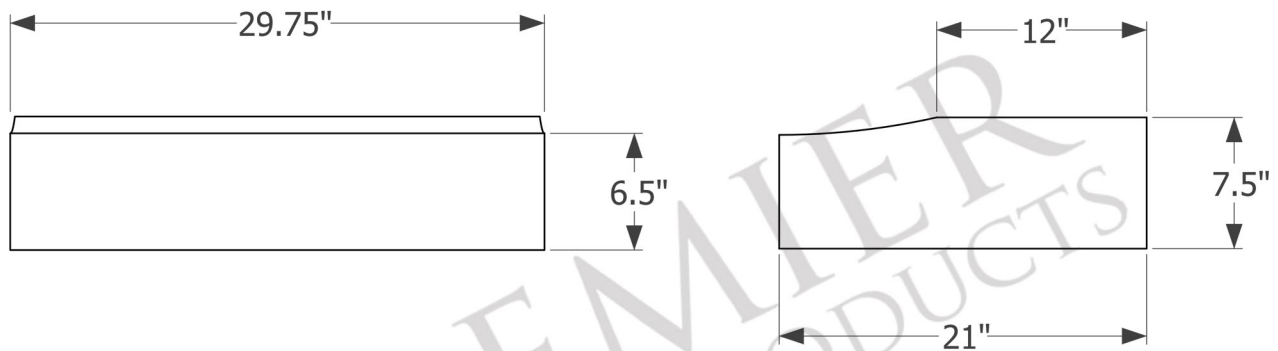

- * Description: Hand Hammered Copper Under Cabinet Range Hood with 735 CFM Screen Filters
- * Outer Dimensions: 29.75" X 21" X 7.5"
- * Top Dimensions: 29.75" X 12"
- * Bottom Dimensions: 29.75" X 21"
- * Bottom Opening Dimensions: 28.75" x 18.5"
- * Finish: Oil Rubbed Bronze
- * Skirt Height: 6.5"
- * Top Opening: 21" x 9"

Industry leading, seven year in home, limited warranty on insert.

Please visit ImperialHoods.com to view the details of their warranty in full.

All dimensions on inserts are (+/-) 1/8" and are subject to change. Drawings are not to scale.

- * Description: Hand Hammered Copper Under Cabinet Range Hood with 735 CFM Slim Baffle Filters
- * Outer Dimensions: 29.75" X 21" X 7.5"
- * Top Dimensions: 29.75" X 12"
- * Bottom Dimensions: 29.75" X 21"
- * Bottom Opening Dimensions: 28.75" x 18.5"
- * Finish: Oil Rubbed Bronze
- * Skirt Height: 6.5"
- * Top Opening: 21" x 9"

- * Description: Hand Hammered Copper Under Cabinet Range Hood with 390 CFM Slim Baffle Filters
- * Outer Dimensions: 29.75" X 21" X 7.5"
- * Top Dimensions: 29.75" X 12"
- * Bottom Dimensions: 29.75" X 21"
- * Bottom Opening Dimensions: 28.75" x 18.5"
- * Finish: Oil Rubbed Bronze
- * Skirt Height: 6.5"
- * Top Opening: 21" x 9"