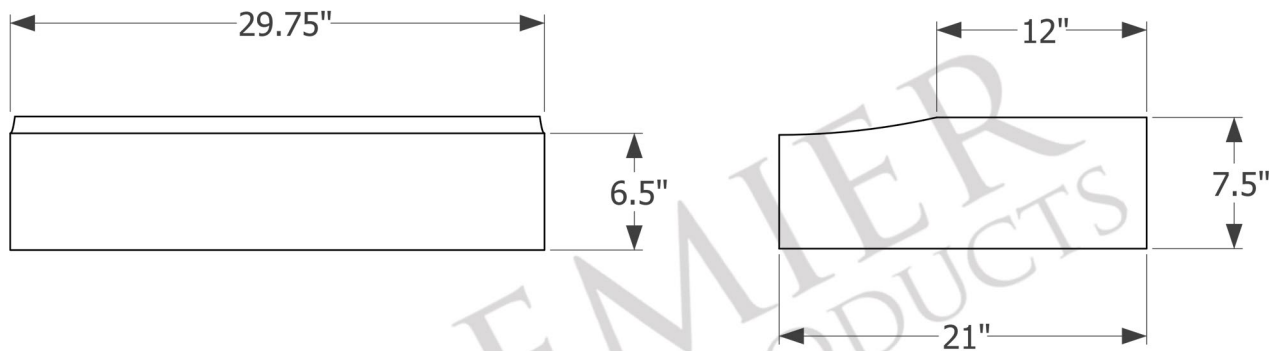

- * Description: Hand Hammered Copper Under Cabinet Range Hood with 735 CFM Screen Filters
- * Outer Dimensions: 29.75" X 21" X 7.5"
- * Top Dimensions: 29.75" X 12"
- * Bottom Dimensions: 29.75" X 21"
- * Bottom Opening Dimensions: 28.75" x 18.5"
- * Finish: Oil Rubbed Bronze
- * Skirt Height: 6.5"
- * Top Opening: 21" x 9"

- * Description: Hand Hammered Copper Under Cabinet Range Hood with 735 CFM Slim Baffle Filters
- * Outer Dimensions: 29.75" X 21" X 7.5"
- * Top Dimensions: 29.75" X 12"
- * Bottom Dimensions: 29.75" X 21"
- * Bottom Opening Dimensions: 28.75" x 18.5"
- * Finish: Oil Rubbed Bronze
- * Skirt Height: 6.5"
- * Top Opening: 21" x 9"

Industry leading, seven year in home, limited warranty on insert.

Please visit ImperialHoods.com to view the details of their warranty in full.

All dimensions on inserts are (+/-) 1/8" and are subject to change. Drawings are not to scale.

- * Description: Hand Hammered Copper Under Cabinet Range Hood with 390 CFM Slim Baffle Filters
- * Outer Dimensions: 29.75" X 21" X 7.5"
- * Top Dimensions: 29.75" X 12"
- * Bottom Dimensions: 29.75" X 21"
- * Bottom Opening Dimensions: 28.75" x 18.5"
- * Finish: Oil Rubbed Bronze
- * Skirt Height: 6.5"
- * Top Opening: 21" x 9"