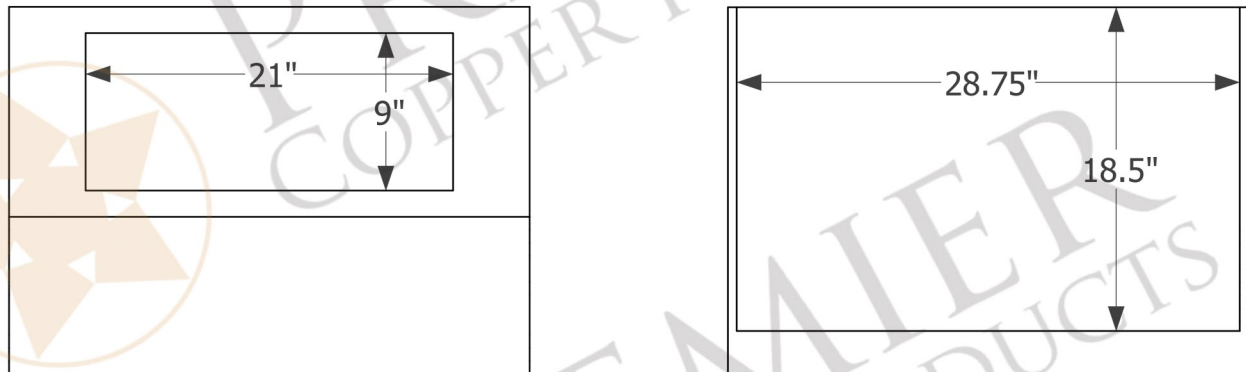

- * Description: Hand Hammered Copper Under Cabinet Range Hood with 735 CFM Screen Filters
- * Outer Dimensions: 29.75" X 21" X 7.5"
- * Top Dimensions: 29.75" X 12"
- * Bottom Dimensions: 29.75" X 21"
- * Bottom Opening Dimensions: 28.75" x 18.5"
- * Finish: Oil Rubbed Bronze
- * Skirt Height: 6.5"
- * Top Opening: 21" x 9"

- * Description: Hand Hammered Copper Under Cabinet Range Hood with 735 CFM Slim Baffle Filters
- * Outer Dimensions: 29.75" X 21" X 7.5"
- * Top Dimensions: 29.75" X 12"
- * Bottom Dimensions: 29.75" X 21"
- * Bottom Opening Dimensions: 28.75" x 18.5"
- * Finish: Oil Rubbed Bronze
- * Skirt Height: 6.5"
- * Top Opening: 21" x 9"

Industry leading, seven year in home, limited warranty on insert.

Please visit ImperialHoods.com to view the details of their warranty in full.

All dimensions on inserts are (+/-) 1/8" and are subject to change. Drawings are not to scale.

- * Description: Hand Hammered Copper Under Cabinet Range Hood with 390 CFM Slim Baffle Filters
- * Outer Dimensions: 29.75" X 21" X 7.5"
- * Top Dimensions: 29.75" X 12"
- * Bottom Dimensions: 29.75" X 21"
- * Bottom Opening Dimensions: 28.75" x 18.5"
- * Finish: Oil Rubbed Bronze
- * Skirt Height: 6.5"
- * Top Opening: 21" x 9"