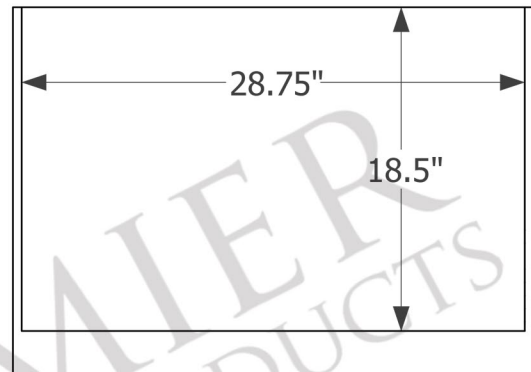

- * Description: Hand Hammered Copper Under Cabinet Range Hood with 735 CFM Screen Filters
- * Outer Dimensions: 29.75" X 21" X 7.5"
- * Top Dimensions: 29.75" X 12"
- * Bottom Dimensions: 29.75" X 21"
- * Bottom Opening Dimensions: 28.75" x 18.5"
- * Finish: Oil Rubbed Bronze
- * Skirt Height: 6.5"
- * Top Opening: 21" x 9"

Industry leading, seven year in home, limited warranty on insert.

Please visit ImperialHoods.com to view the details of their warranty in full.

All dimensions on inserts are (+/-) 1/8" and are subject to change. Drawings are not to scale.

- * Description: Hand Hammered Copper Under Cabinet Range Hood with 735 CFM Slim Baffle Filters
- * Outer Dimensions: 29.75" X 21" X 7.5"
- * Top Dimensions: 29.75" X 12"
- * Bottom Dimensions: 29.75" X 21"
- * Bottom Opening Dimensions: 28.75" x 18.5"
- * Finish: Oil Rubbed Bronze
- * Skirt Height: 6.5"
- * Top Opening: 21" x 9"

- * Description: Hand Hammered Copper Under Cabinet Range Hood with 390 CFM Slim Baffle Filters
- * Outer Dimensions: 29.75" X 21" X 7.5"
- * Top Dimensions: 29.75" X 12"
- * Bottom Dimensions: 29.75" X 21"
- * Bottom Opening Dimensions: 28.75" x 18.5"
- * Finish: Oil Rubbed Bronze
- * Skirt Height: 6.5"
- * Top Opening: 21" x 9"