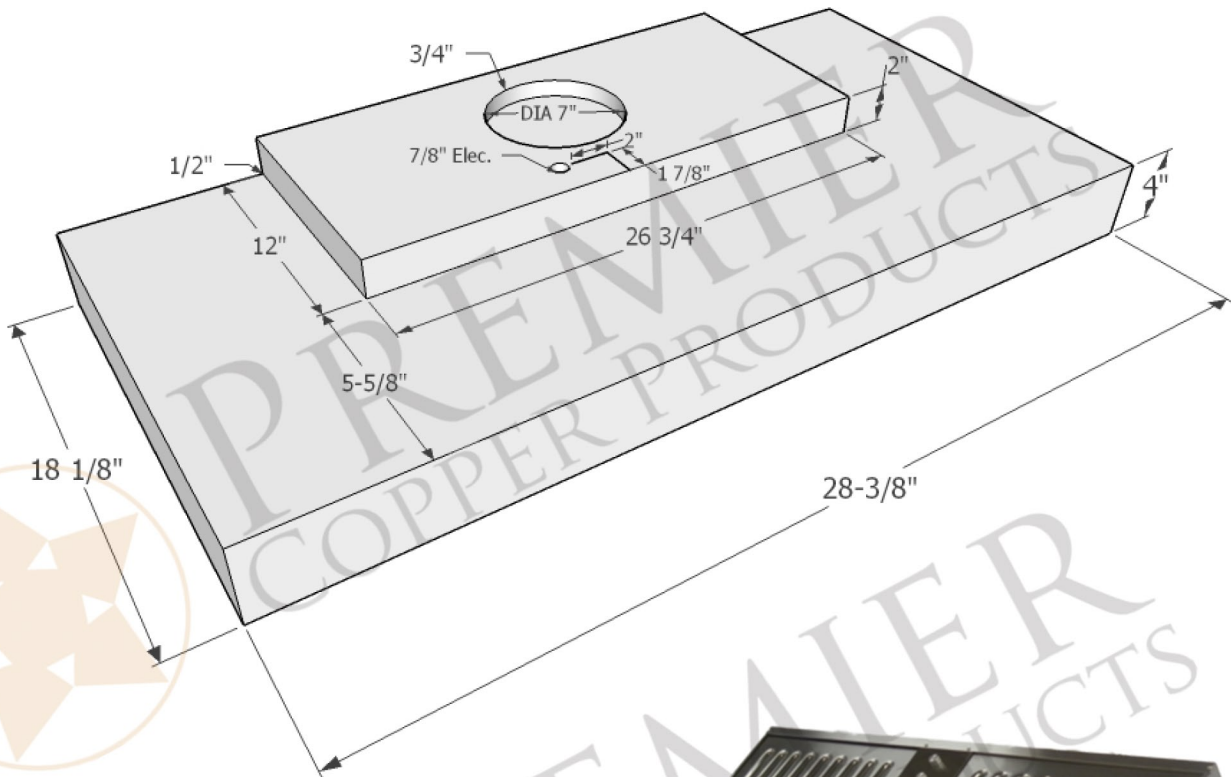

- Description: Hand Hammered Copper Under Cabinet Range Hood with 735 CFM Slim Baffle Filters
- Insert Model: C2030BPSB
- Insert Description: 735 CFM, 1.5 - 4.6 Sones, Variable Controls, Dual Centrifugal Blowers, Slim Baffle Filters
- Insert Duct: Single 7" Round Vent Opening
- Insert Lighting: Two Dimmable LED Lights Included
- Insert Finish: Stainless Steel

Industry leading, seven year in home, limited warranty on insert.

Please visit ImperialHoods.com to view the details of their warranty in full.

All dimensions on inserts are (+/-) 1/8" and are subject to change. Drawings are not to scale.