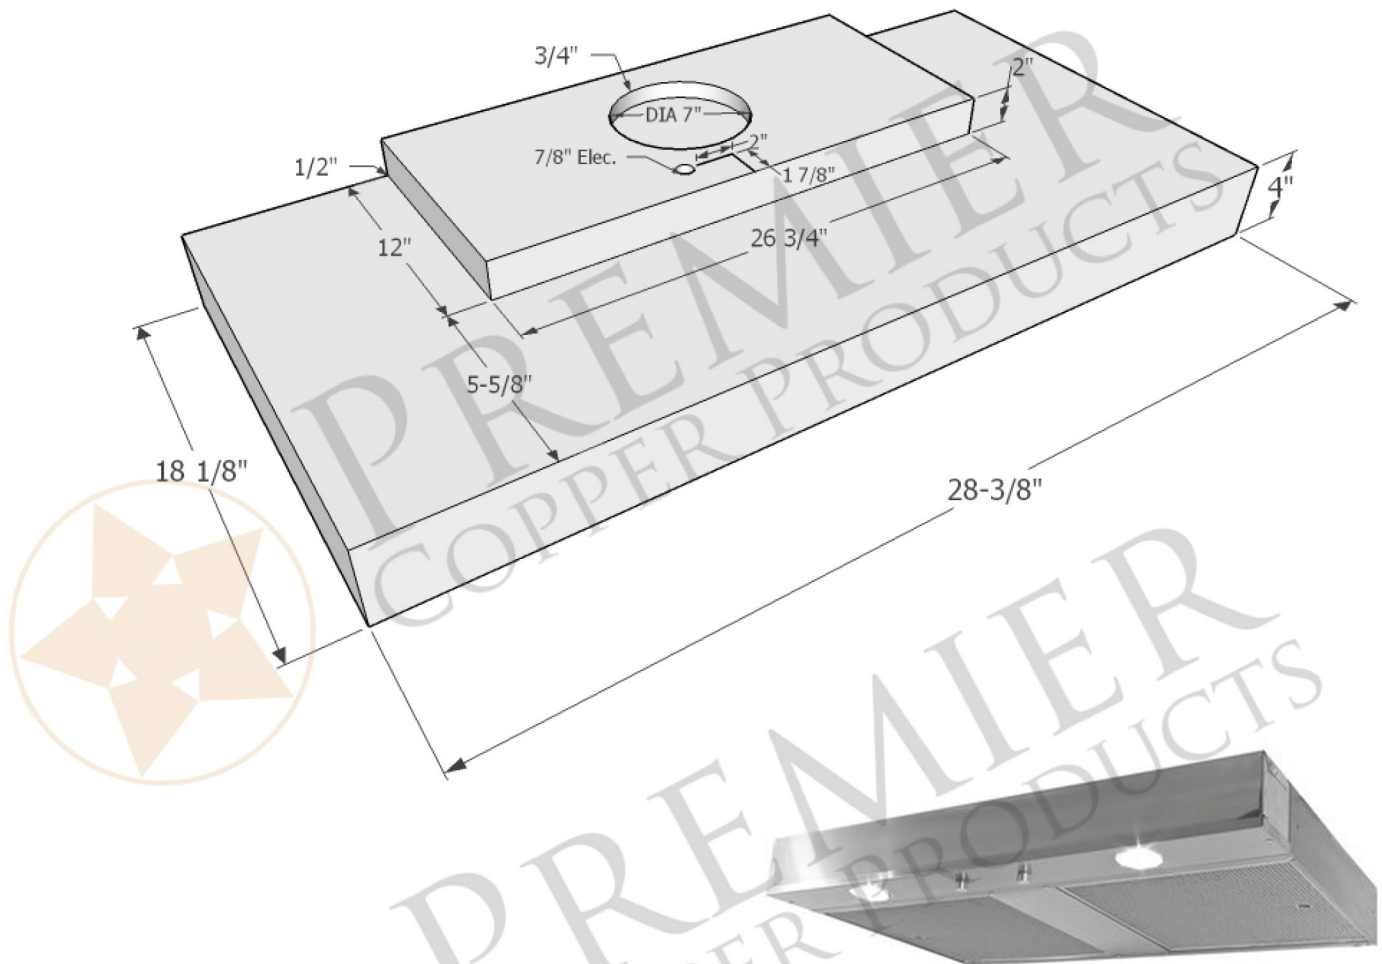

- * Description: Hand Hammered Copper Under Cabinet Range Hood with 735 CFM Screen Filters
- * Outer Dimensions: 29.75" X 21" X 7.5"
- * Top Dimensions: 29.75" X 12"
- * Bottom Dimensions: 29.75" X 21"
- * Bottom Opening Dimensions: 28.75" x 18.5"
- * Finish: Oil Rubbed Bronze
- * Skirt Height: 6.5"
- * Top Opening: 21" x 9"

THIS PRODUCTS IS HAND CRAFTED, SMALL VARIANCES IN COLOR AND SIZE MAY OCCUR.
DO NOT MAKE ANY INSTALLATION CUTS UNTIL YOU RECEIVE YOUR ITEM(S).

PREMIER
COPPER PRODUCTS

MODEL NUMBER: HV-UC30217DB-C2030BP

- * Description: Hand Hammered Copper Under Cabinet Range Hood with 735 CFM Screen Filters
- * Insert Model: C2030BP
- * Insert Description: 735 CFM, 1.5 - 4.6 Sones, Variable Controls, Dual Centrifugal Blowers, Aluminum Mesh Filters
- * Insert Duct: Single 7" Round Vent Opening
- * Insert Lighting: Two Dimmable LED Lights Included
- * Insert Finish: Stainless Steel

- * Description: Hand Hammered Copper Under Cabinet Range Hood with 735 CFM Slim Baffle Filters
- * Outer Dimensions: 29.75" X 21" X 7.5"
- * Top Dimensions: 29.75" X 12"
- * Bottom Dimensions: 29.75" X 21"
- * Bottom Opening Dimensions: 28.75" x 18.5"
- * Finish: Oil Rubbed Bronze
- * Skirt Height: 6.5"
- * Top Opening: 21" x 9"

- * Description: Hand Hammered Copper Under Cabinet Range Hood with 390 CFM Slim Baffle Filters
- * Outer Dimensions: 29.75" X 21" X 7.5"
- * Top Dimensions: 29.75" X 12"
- * Bottom Dimensions: 29.75" X 21"
- * Bottom Opening Dimensions: 28.75" x 18.5"
- * Finish: Oil Rubbed Bronze
- * Skirt Height: 6.5"
- * Top Opening: 21" x 9"