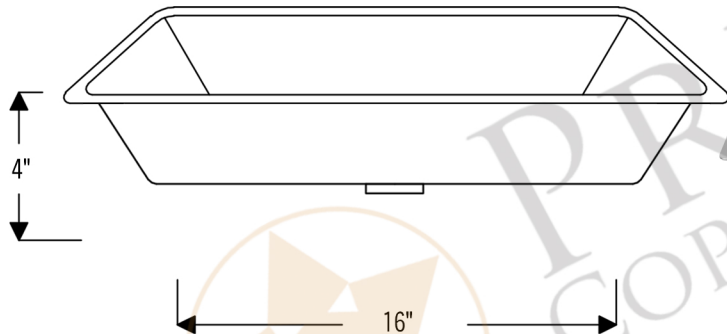

PREMIER
COPPER PRODUCTS

MODEL NUMBER: TFLREC22EN

**DESCRIPTION: Terra Firma 22" Rectangle Under Counter
Bathroom Sink**

OUTER DIMENSION: 22" x 14" x 4"

INNER DIMENSION: 20" x 12" x 4"

BOTTOM SINK FLOOR DIMENSION: 16" x 8"

SINK HEIGHT: 4"

TEXTURE: Terra Firma

FINISH: Nickel

RIM: 1"

DRAIN OPENING: 1.5"

INSTALLATION TYPE: Undermount

THIS PRODUCT IS HAND CRAFTED, SMALL VARIANCES IN COLOR AND SIZE MAY OCCUR.
DO NOT MAKE ANY INSTALLATION CUTS UNTIL YOU RECEIVE YOUR ITEM(S).