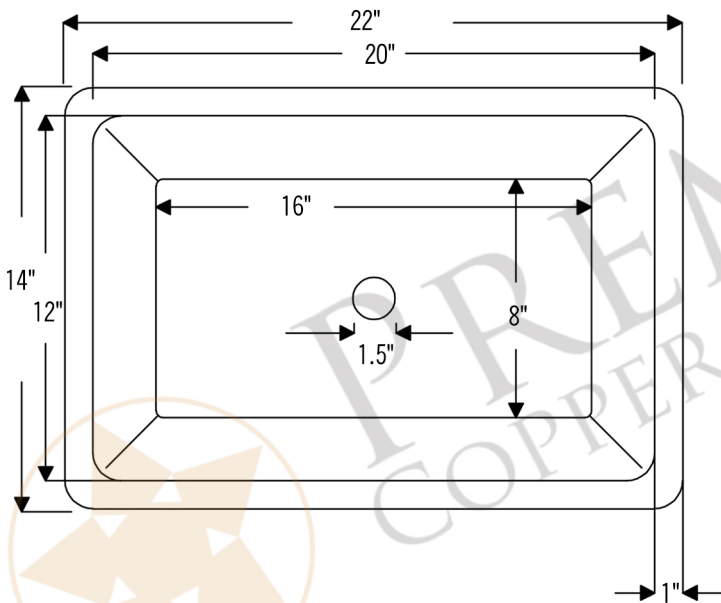

PREMIER
COPPER PRODUCTS

MODEL NUMBER: TFLREC22EN

**DESCRIPTION: Terra Firma 22" Rectangle Under Counter
Bathroom Sink**

OUTER DIMENSION: 22" x 14" x 4"

INNER DIMENSION: 20" x 12" x 4"

BOTTOM SINK FLOOR DIMENSION: 16" x 8"

SINK HEIGHT: 4"

TEXTURE: Terra Firma

FINISH: Nickel

RIM: 1"

DRAIN OPENING: 1.5"

INSTALLATION TYPE: Undermount

THIS PRODUCT IS HAND CRAFTED, SMALL VARIANCES IN COLOR AND SIZE MAY OCCUR.
DO NOT MAKE ANY INSTALLATION CUTS UNTIL YOU RECEIVE YOUR ITEM(S).