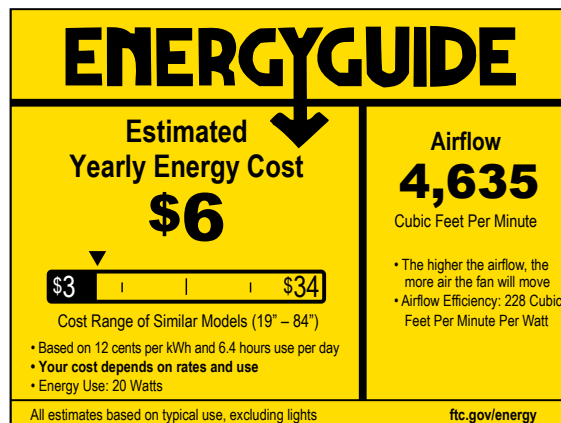

Dimensions:

Diameter: 60"
Height: 17-11/16"

Width: 6-1/2"
Height: 1-3/4"