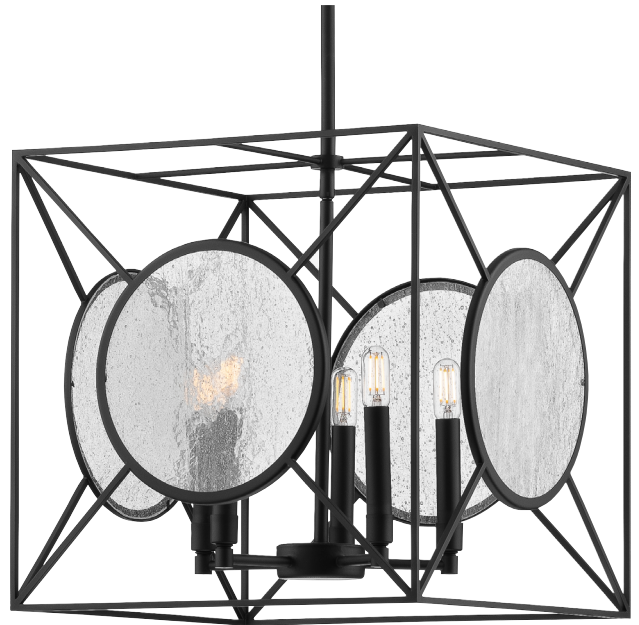

Project: _____

Fixture Type: _____

Location: _____

Contact: _____

P500233-031 Cumberland

Experience the sense of shelter, warmth, and protection offered by the mountain modern glow of this pendant. Let wandering eyes hungry for a satisfying lighting experience satiate their appetites as their gaze feasts upon the artistic yet playful tic-tac-toe pattern intricately woven into the matte black frame. Signature seeded glass panes fosters a gazing window design that grants the light fixture a rustic, modern cabin vibe.

- Signature seeded glass panes fosters a gazing window design that grants the light fixture a rustic, modern cabin vibe.
- Let wandering eyes hungry for a satisfying lighting experience satiate their appetites as their gaze feasts upon the artistic yet playful tic-tac-toe pattern intricately woven into the matte black frame.
- Experience the sense of shelter, warmth, and protection offered by the mountain modern glow of this pendant.
- Ideal for any foyer, dining room, or kitchen.
- Measures 16-1/8-inch width by 17-1/8-inch height.
- Uses five medium base bulbs that are sold separately (60w max - LED or incandescent).
- Able to be fully dimmable with dimmable bulbs.
- Includes installation instructions and mounting hardware.
- Progress Lighting products are designed for exceptional quality, reliability, and functionality.

Category: Pendants

Finish: Matte Black (Painted)

Construction: Steel Construction

Glass/Shade: Clear seeded glass Round Panel

Square: 16-1/8 in
Height: 17-1/8 in
Overall Ht. W/Chain: 83 in

Clear seeded glass Round Panel
Width: 8-7/8 in
Height: 8-7/8 in