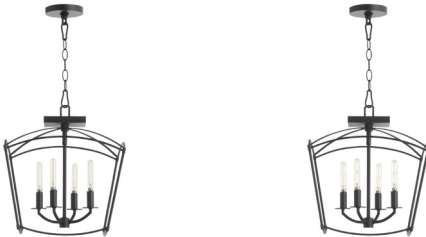

MANTLE

2812-14-59

MANTLE 4 Light Dual Mount - Matte Black

Project: _____
 Location: _____
 Fixture Type: _____
 Catalog #: _____

DETAILS	
FINISH:	Matte Black
MATERIAL:	Steel
LOCATION:	Damp Listed

DIMENSIONS	
LENGTH:	14.50"
WIDTH:	14.50"
HEIGHT:	16.00"

LIGHT SOURCE	
NUMBER OF SOCKETS:	4 Light
SOCKET BASE:	Candelabra Base Lamp
WATTAGE:	60 Watt

MOUNTING	
CANOPY:	H 0.75" x Dia 4.75"
CHAIN LENGTH:	8'
CHAIN FINISH:	Matte Black
CORD LENGTH:	10'
CORD COLOR:	Clear

SHIPPING	
	Parcel
HEIGHT:	17.00"
LENGTH:	16.75"
WIDTH:	16.75"
WEIGHT:	9lbs

PRODUCT DETAILS:

The Mantle 4 Light Dual Mount adds a touch of modernity to any design. The cage housing the candelabra sockets of the Mantle series is a slightly bloated pentagonal prism, which gives it the classic shape of a house. Inside the cage, four lights fitted with simple bobeches sit on curved rods that connect to a straight downstem. The light emitted is soft and warm, creating a cozy and inviting atmosphere. Whether used as the main light source in your living room or dining room or as an accent piece in a bedroom, entryway or hallway, Mantle series is sure to make a statement in gold leaf or matte black. Its distinctive design and high-quality construction ensure that it will be a fixture in your home for years to come, providing both timeless style and functionality.