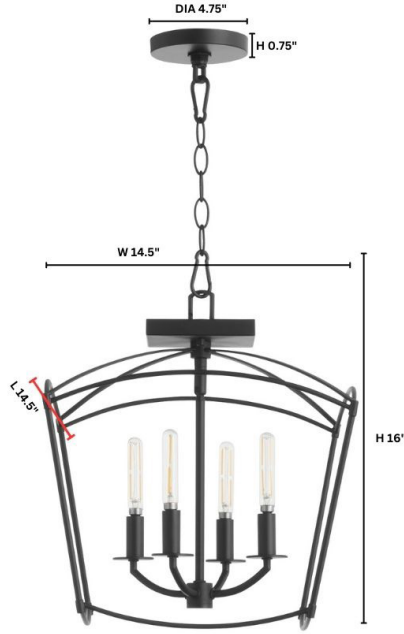

MANTLE

2812-14-59

MANTLE 4 Light Dual Mount - Matte Black

Project: _____
 Location: _____
 Fixture Type: _____
 Catalog #: _____

DETAILS	
FINISH:	Matte Black
MATERIAL:	Steel
LOCATION:	Damp Listed

DIMENSIONS	
LENGTH:	14.50"
WIDTH:	14.50"
HEIGHT:	16.00"

LIGHT SOURCE	
NUMBER OF SOCKETS:	4 Light
SOCKET BASE:	Candelabra Base Lamp
WATTAGE:	60 Watt

MOUNTING	
CANOPY:	H 0.75" x Dia 4.75"
CHAIN LENGTH:	8'
CHAIN FINISH:	Matte Black
CORD LENGTH:	10'
CORD COLOR:	Clear

SHIPPING	
	Parcel
HEIGHT:	17.00"
LENGTH:	16.75"
WIDTH:	16.75"
WEIGHT:	9lbs

PRODUCT DETAILS:

The Mantle 4 Light Dual Mount adds a touch of modernity to any design. The cage housing the candelabra sockets of the Mantle series is a slightly bloated pentagonal prism, which gives it the classic shape of a house. Inside the cage, four lights fitted with simple bobeches sit on curved rods that connect to a straight downstem. The light emitted is soft and warm, creating a cozy and inviting atmosphere. Whether used as the main light source in your living room or dining room or as an accent piece in a bedroom, entryway or hallway, Mantle series is sure to make a statement in gold leaf or matte black. Its distinctive design and high-quality construction ensure that it will be a fixture in your home for years to come, providing both timeless style and functionality.