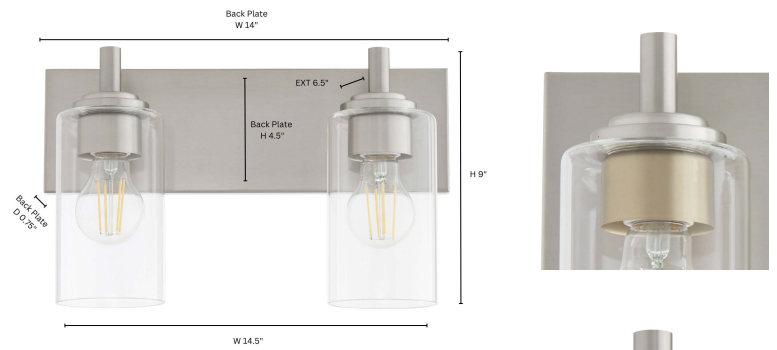

quorum

Fallstaff Vanity

5200-2-65

2 Light Transitional Satin Nickel Vanity

Dimensions

- H 9" x W 14.5" x Ext 6.5
- Back Plate: W 14.5" x H 4.5" x Depth 0.75"
- 2.25" mounting to top of fixture 6.5" mounting to bottom of fixture

• Weight: 6 lbs.

Finish & Materials

- Satin Nickel
- Glass

Lamping/Electrical

- Damp Listed
- 2-Light
- 100 Watts
- Medium Base

201 Railhead Road, Fort Worth, TX 76106 - Tel. (817) 626-5483 - www.QuorumInternational.com