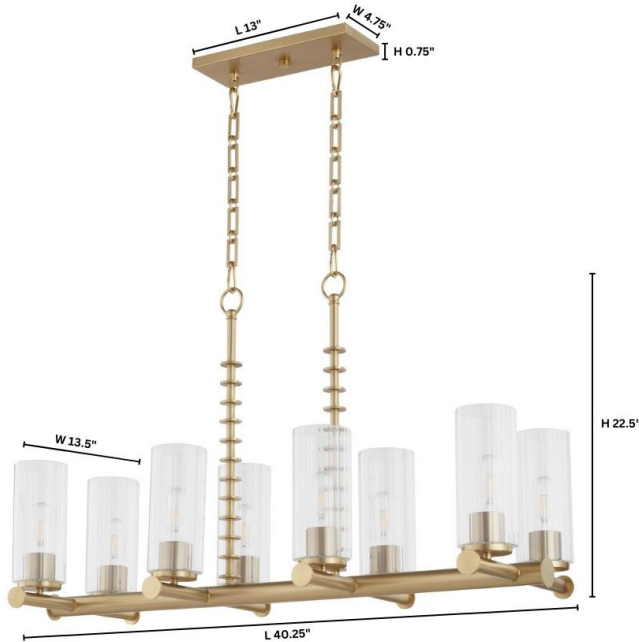

JUNIPER

651-8-80

JUNIPER 8 Light Linear - Aged Brass

Project: _____
 Location: _____
 Fixture Type: _____
 Catalog #: _____

ADDITIONAL FEATURES: Rectangle Hinge Chain

DETAILS	
FINISH:	Aged Brass
MATERIAL:	Steel
DIFFUSER MATERIAL:	Clear Fluted Glass Shade
LOCATION:	Damp Listed

DIMENSIONS	
LENGTH:	40.25"
WIDTH:	13.50"
HEIGHT:	22.50"
SHADE:	
HEIGHT:	8.75"
DIAMETER:	4.00"

LIGHT SOURCE	
NUMBER OF SOCKETS:	8 Light
SOCKET BASE:	Medium Base Lamp
WATTAGE:	100 Watt

MOUNTING	
CANOPY:	L 13.00" x W 4.75" x H 0.75"
CHAIN LENGTH:	8'
CHAIN FINISH:	Aged Brass
CORD LENGTH:	10'
CORD COLOR:	Clear

SHIPPING	
HEIGHT:	11.50"
LENGTH:	42.00"
WIDTH:	15.50"
WEIGHT:	

PRODUCT DETAILS:

Tamara's first home to air on Bargain Mansions was Juniper. She and her father worked on this home together, and at the end of the build, her father purchased the home. This home's French chateau design and masculine feel inspired the Juniper collection of linear pendants, wall mounts, vanity lights, and chandeliers. Cylindrical discs divide two stems into equal segments that lead to parallel arms. Each arm supports four candelabra bases housed by slender, clear glass shades. The Juniper 8 light linear pendant comes in aged brass or matte black, making it the perfect option for suspending above a kitchen island or dining room table.