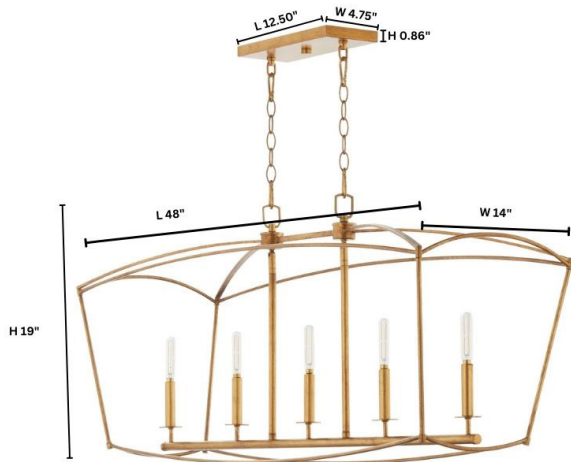

MANTLE

6512-5-74

MANTLE 5 Light Linear - Gold Leaf

Project: _____
 Location: _____
 Fixture Type: _____
 Catalog #: _____

| DETAILS | |
|-----------|-------------|
| FINISH: | Gold Leaf |
| MATERIAL: | Steel |
| LOCATION: | Damp Listed |
| | |

| DIMENSIONS | |
|------------|--------|
| LENGTH: | 48.00" |
| WIDTH: | 14.00" |
| HEIGHT: | 19.00" |
| | |
| | |

| LIGHT SOURCE | |
|--------------------|----------------------|
| NUMBER OF SOCKETS: | 5 Light |
| SOCKET BASE: | Candelabra Base Lamp |
| WATTAGE: | 60 Watt |

| MOUNTING | |
|---------------|------------------------------|
| CANOPY: | L 12.50" x W 4.75" x H 1.00" |
| CHAIN LENGTH: | 8' |
| CHAIN FINISH: | Gold Leaf |
| CORD LENGTH: | 10' |
| CORD COLOR: | Clear |
| | |

| SHIPPING | |
|----------|--------|
| HEIGHT: | 20.75" |
| LENGTH: | 51.25" |
| WIDTH: | 16.25" |
| WEIGHT: | 21lbs |

PRODUCT DETAILS:

The Mantle 5 Light Linear Pendant adds a touch of modernity to any design. The cage housing the candelabra sockets of the Mantle series is a slightly bloated pentagonal prism, which gives it the classic shape of a house. Inside the cage, five lights fitted with simple bobeches sit on curved rods that connect to a straight downstem. The light emitted is soft and warm, creating a cozy and inviting atmosphere. Whether used as the main light source in your living room or dining room or as an accent piece over a kitchen island, Mantle series is sure to make a statement in gold leaf or matte black. Its distinctive design and high-quality construction ensure that it will be a fixture in your home for years to come, providing both timeless style and functionality.