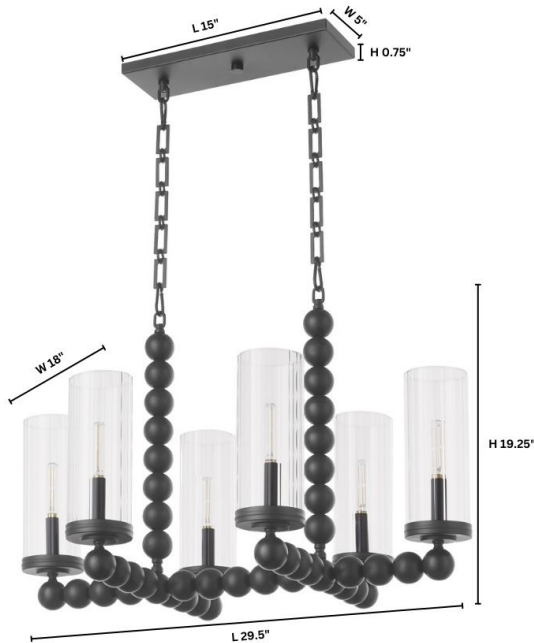

LEE BOULEVARD

665-6-59

LEE BLVD 6 Light Linear - Matte Black

Project: _____
 Location: _____
 Fixture Type: _____
 Catalog #: _____

ADDITIONAL FEATURES: Rectangle Hinge Chain

PRODUCT DETAILS:

Nestled on four acres in the center of Kansas City, the Lee Boulevard home offers a feeling set apart from the city, which inspires Tamara Day to design this collection. A traditional design with a touch of contemporary through spherical details reflects the Lee Boulevard home's little slice of countryside amidst a sprawling cityscape. Modern beaded elements and classic white linen shades offer transitional comfort with a luxurious impression. Two chandelier designs, linear pendants, wall mounts, and vanities come in options of matte black or aged brass finishes. Include the Lee Boulevard 6 or 8 light linear pendant in your next home design.

DETAILS	
FINISH:	Matte Black
MATERIAL:	Steel
DIFFUSER MATERIAL:	Clear Fluted Glass Shade
LOCATION:	Damp Listed

DIMENSIONS	
LENGTH:	29.50"
WIDTH:	18.00"
HEIGHT:	19.25"
SHADE:	
HEIGHT:	10.00"
DIAMETER:	4.00"

LIGHT SOURCE	
NUMBER OF SOCKETS:	6 Light
SOCKET BASE:	Candelabra Base Lamp
WATTAGE:	60 Watt

MOUNTING	
CANOPY:	L 15.00" x W 5.00" x H 0.75"
CHAIN LENGTH:	8'
CHAIN FINISH:	Matte Black
CORD LENGTH:	10'
CORD COLOR:	Black

SHIPPING	
HEIGHT:	13.00"
LENGTH:	32.75"
WIDTH:	21.50"
WEIGHT:	

TAMARA DAY 
 for quorum

quorum

(817) 626-5483
 201 Railhead Rd, Fort Worth, TX 76106
 quoruminternational.com

Please be advised that all information shown here is subject to verification by Quorum International. In the event of a discrepancy, we reserve the right to make any corrections necessary.