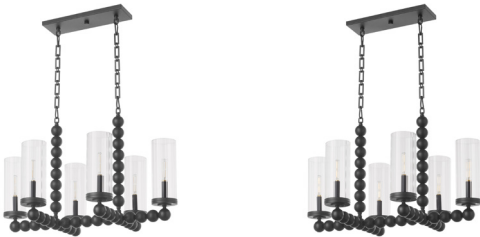

LEE BOULEVARD

665-6-59

LEE BLVD 6 Light Linear - Matte Black

Project: _____
 Location: _____
 Fixture Type: _____
 Catalog #: _____

ADDITIONAL FEATURES: Rectangle Hinge Chain

PRODUCT DETAILS:

Nestled on four acres in the center of Kansas City, the Lee Boulevard home offers a feeling set apart from the city, which inspires Tamara Day to design this collection. A traditional design with a touch of contemporary through spherical details reflects the Lee Boulevard home's little slice of countryside amidst a sprawling cityscape. Modern beaded elements and classic white linen shades offer transitional comfort with a luxurious impression. Two chandelier designs, linear pendants, wall mounts, and vanities come in options of matte black or aged brass finishes. Include the Lee Boulevard 6 or 8 light linear pendant in your next home design.

DETAILS	
FINISH:	Matte Black
MATERIAL:	Steel
DIFFUSER MATERIAL:	Clear Fluted Glass Shade
LOCATION:	Damp Listed

DIMENSIONS	
LENGTH:	29.50"
WIDTH:	18.00"
HEIGHT:	19.25"
SHADE:	
HEIGHT:	10.00"
DIAMETER:	4.00"

LIGHT SOURCE	
NUMBER OF SOCKETS:	6 Light
SOCKET BASE:	Candelabra Base Lamp
WATTAGE:	60 Watt

MOUNTING	
CANOPY:	L 15.00" x W 5.00" x H 0.75"
CHAIN LENGTH:	8'
CHAIN FINISH:	Matte Black
CORD LENGTH:	10'
CORD COLOR:	Black