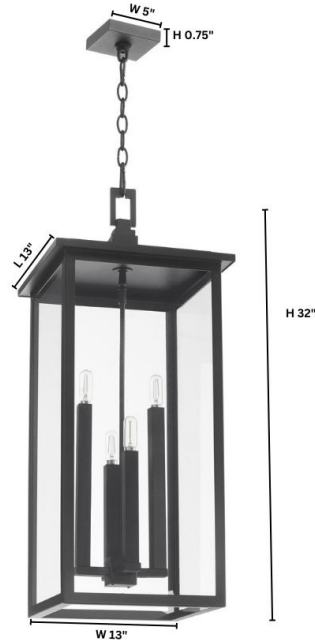

WESTERLY

7128-4-69

WESTERLY 32" Pendant - Textured Black

Project: _____
 Location: _____
 Fixture Type: _____
 Catalog #: _____

ADDITIONAL FEATURES: Interchangeable Sleeves Included

PRODUCT DETAILS:

Add that classic touch to your outdoor ensemble with the Westerly outdoor series. This transitional post lantern features four 25 watt candelabra base light sources. This versatile design boasts a textured black finish with interchangeable aged brass, black, and satin nickel sleeves that offer a bit of customization. The canopy and chain sport the same outstanding finish for a cohesive look. With a complimentary four-pane, clear glass enclosure that provides a warm ambient glow. Wet listed to provide your covered porch or patio with an updated look and functional beauty.

| DETAILS | |
|--------------------|----------------|
| FINISH: | Textured Black |
| MATERIAL: | Iron |
| DIFFUSER MATERIAL: | Clear Glass |
| LOCATION: | Damp Listed |

| DIMENSIONS | |
|------------|--------|
| LENGTH: | 13.00" |
| WIDTH: | 13.00" |
| HEIGHT: | 32.00" |
| | |
| | |

| LIGHT SOURCE | |
|--------------------|----------------------|
| NUMBER OF SOCKETS: | 4 Light |
| SOCKET BASE: | Candelabra Base Lamp |
| WATTAGE: | 60 Watt |

| MOUNTING | |
|---------------|---------------------|
| CANOPY: | H 1.00" x Dia 5.00" |
| CHAIN LENGTH: | 8' |
| CHAIN FINISH: | Textured Black |
| CORD LENGTH: | 10' |
| CORD COLOR: | Black |
| | |

| SHIPPING | |
|----------|--------|
| | Parcel |
| HEIGHT: | 35.25" |
| LENGTH: | 16.00" |
| WIDTH: | 16.00" |
| WEIGHT: | 29lbs |

quorum

☎ (817) 626-5483
 📍 201 Railhead Rd, Fort Worth, TX 76106
 🌐 quoruminternational.com